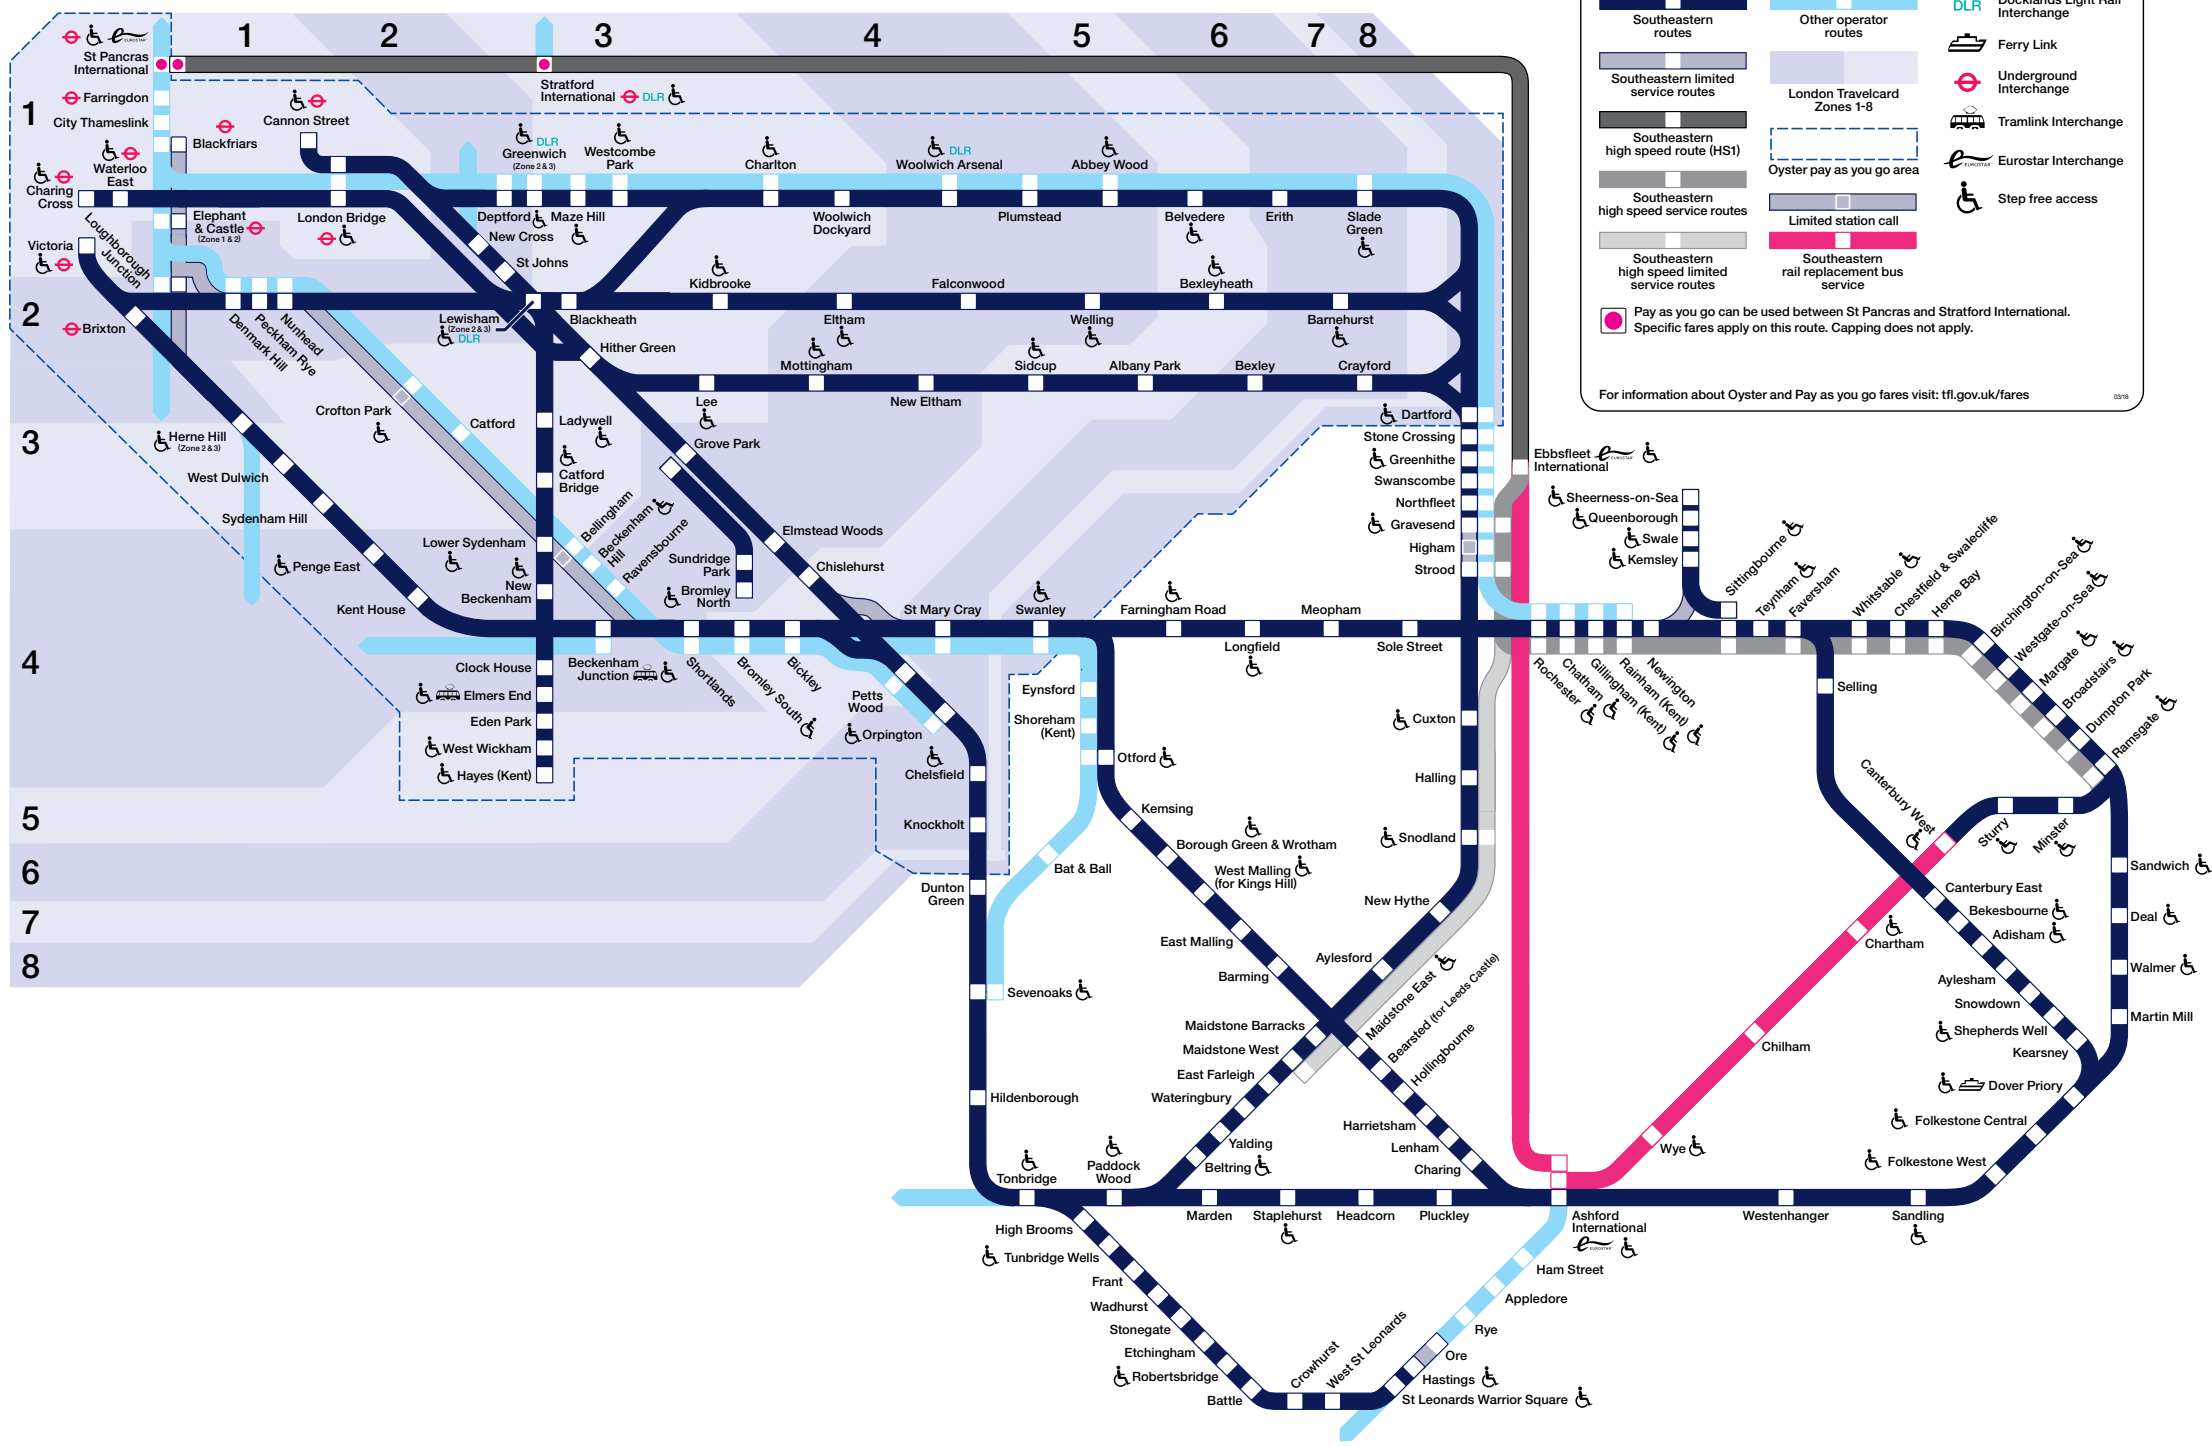

## Ashford station engineering work from Friday 27 – Sunday 29 December

Engineering work is being carried out at Ashford International station from Friday 27 December to Sunday 29 December 2019.

The work will involve replacing track, improving drainage, upgrades to points and other works which will improve journeys for passengers travelling on this part of the Kent network. There's never an ideal time to disrupt your journey, but by working with Network Rail we can minimise the disruption.

# Ashford Station Engineering Works (27–29 December)

Table with 30 columns representing time slots and rows for various stations including London Charing Cross, London Waterloo (East), London Cannon Street, London Bridge, Orpington, Sevenoaks, Hildenborough, Tonbridge, Paddock Wood, Marden, Staplehurst, Headcorn, Pluckley, Ashford International, Ashford International, Westenhanger, Sandling, Folkestone West, Folkestone Central, Dover Priory, Dover Priory, Martin Mill, Walmer, Deal, Sandwich, and Ramsgate.

a Arrival time  
d Departure time  
s Stops to set down only

0502 Direct train (shown in bold type)

— Train does not call at this station

High speed train icon Southeastern high speed trains  
Ferry service icon First Class accommodation available  
Bus icon Bus service