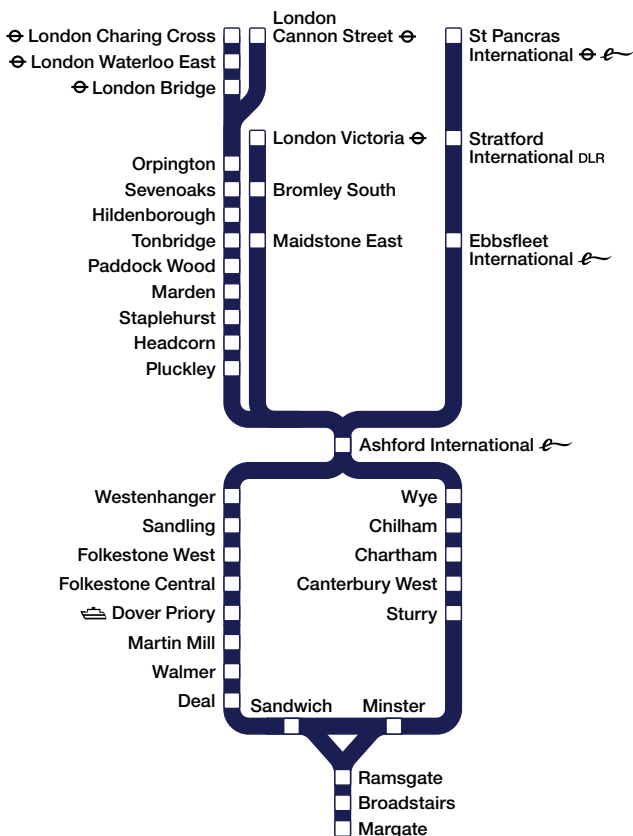

Autumn timetable changes

Train times 1

8 October to 9 December 2017

London and Tonbridge to:
**Ashford International, Canterbury West,
Folkestone, Dover, Ramsgate
and Margate.**

Autumn timetable changes

Our preparation for the leaf-fall season and planned timetable changes for when bad weather is forecast.