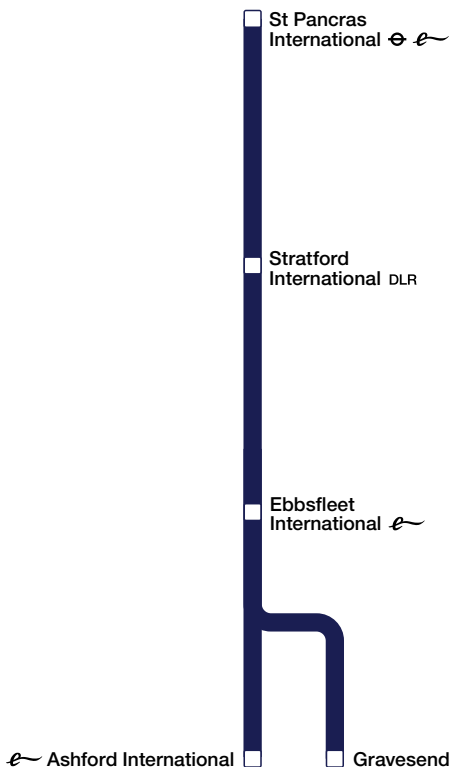

Train times HS

19 May to 14 December 2019

St Pancras International to:
Ashford International and Gravesend

se

- 1 Our full range of timetables**
- 2 Notes & symbols**
- 3 General information**
- 5 Useful contact information**

- 6 St Pancras International to Ashford International and Gravesend

Our full range of timetables

- 1 London and Tonbridge to Ashford International, Canterbury West, Folkestone, Dover Priory, Ramsgate and Margate
- 2 London to Medway Towns, Sittingbourne, Sheerness-on-Sea, Faversham, Dover Priory and Ramsgate
- 3 London to Ashford International and Canterbury West via Maidstone East
Strood to Maidstone West, Paddock Wood and Tonbridge
- 4 London to Sevenoaks, Tonbridge, Tunbridge Wells, Battle and Hastings
- 5 London to Dartford, Gravesend and The Medway Towns
- 6 London to Catford Bridge, Elmers End and Hayes, London to Bromley North, Orpington and Sevenoaks via Grove Park
- 7 London to Bromley South, Orpington and Sevenoaks via Herne Hill and Catford

- a Arrival time
- d Departure time
- s Stops to set down only

0502 Direct train (shown in bold type)

— Train does not call at this station

Ⓜ Southeastern high speed train

DLR Docklands Light Railway

e Eurostar Interchange