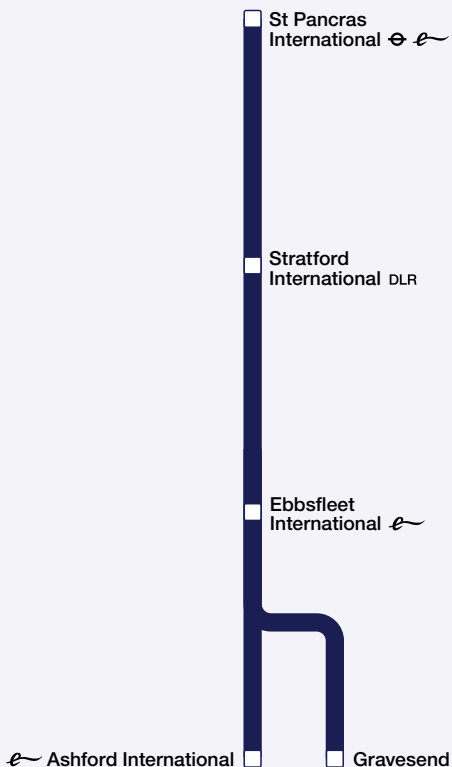

Train times HS

15 December 2019 to 16 May 2020

St Pancras International to:
Ashford International and Gravesend

se

- 1 Our full range of timetables**
- 2 Notes & symbols**
- 3 General information**
- 5 Useful contact information**

- 7 St Pancras International to Ashford International and Gravesend

Our full range of timetables

- 1 London and Tonbridge to Ashford International, Canterbury West, Folkestone, Dover Priory, Ramsgate and Margate
- 2 London to Medway Towns, Sittingbourne, Sheerness-on-Sea, Faversham, Dover Priory and Ramsgate
- 3 London to Ashford International and Canterbury West via Maidstone East
Strood to Maidstone West, Paddock Wood and Tonbridge
- 4 London to Sevenoaks, Tonbridge, Tunbridge Wells, Battle and Hastings
- 5 London to Dartford, Gravesend and The Medway Towns
- 6 London to Catford Bridge, Elmers End and Hayes, London to Bromley North, Orpington and Sevenoaks via Grove Park
- 7 London to Bromley South, Orpington and Sevenoaks via Herne Hill and Catford

- a Arrival time
- d Departure time
- s Stops to set down only

0502 Direct train (shown in bold type)

— Train does not call at this station

 Southeastern high speed train

DLR Docklands Light Railway

 Eurostar Interchange