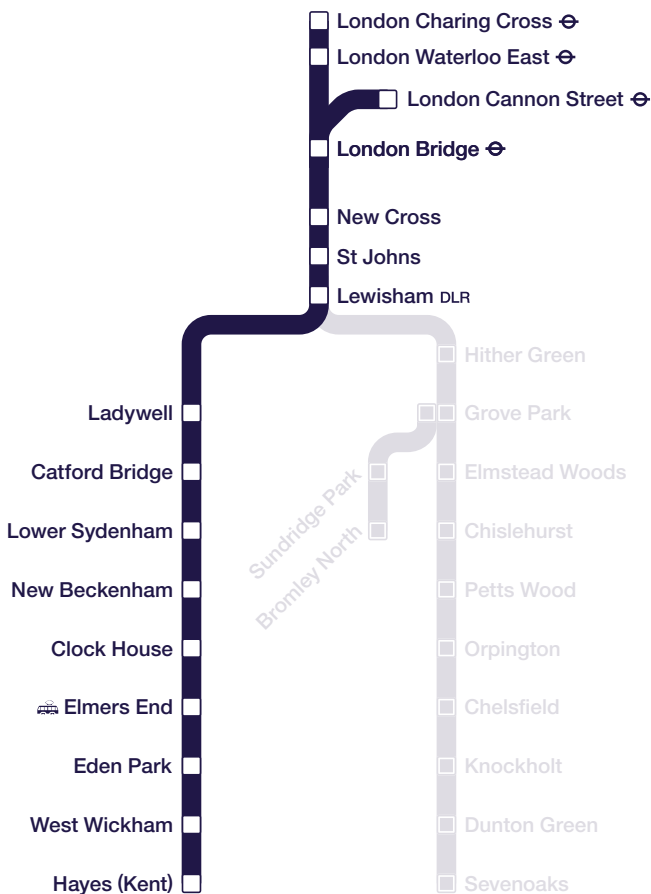

Key

Station served by this table

Station and line **not** served by this table