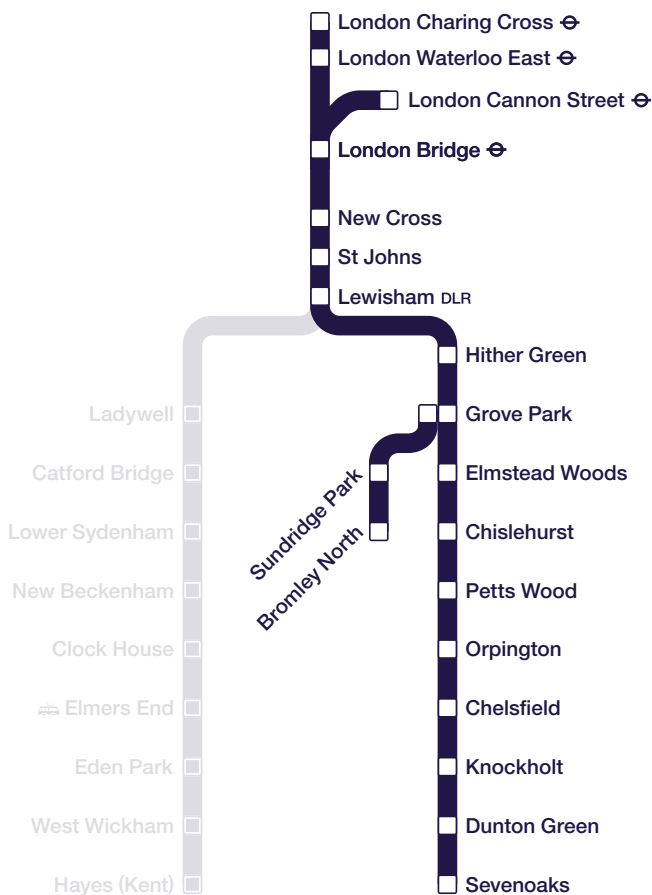

Key

- Station served by this table
- Station and line **not** served by this table