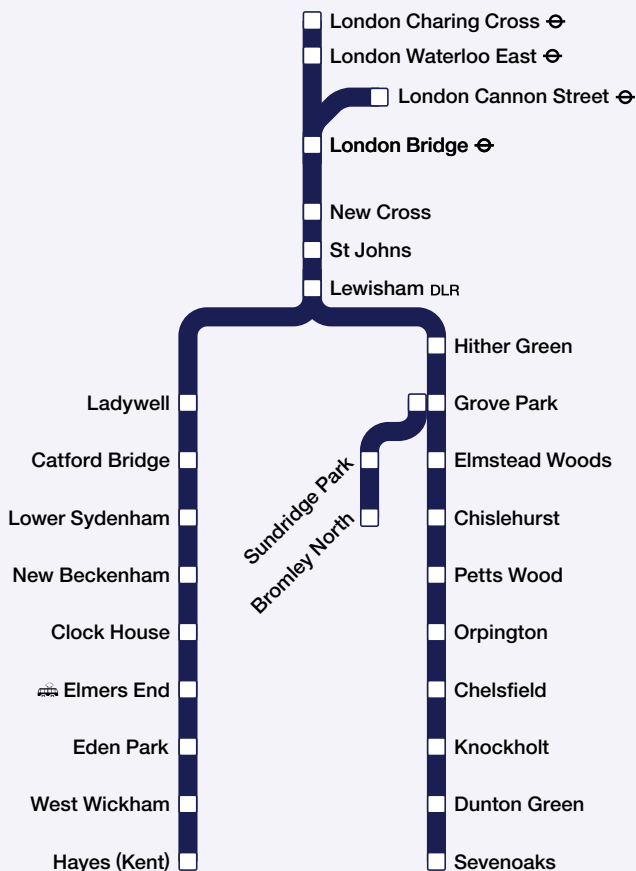

Train times 6

15 December 2019 to 16 May 2020

London to:

Catford Bridge, Elmers End and Hayes

**London to: Bromley North, Orpington
and Sevenoaks via Grove Park**

se

- 1 Our full range of timetables**
- 2 Notes & symbols**
- 3 General information**
- 5 Useful contact information**

- 7 Timetable A**
London to Catford Bridge, Elmers End and Hayes

- 16 Timetable B**
London to Bromley North, Orpington and Sevenoaks via Grove Park

Our full range of timetables

- 1** London and Tonbridge to Ashford International, Canterbury West, Folkestone, Dover Priory, Ramsgate and Margate
- 2** London to Medway Towns, Sittingbourne, Sheerness-on-Sea, Faversham, Dover Priory and Ramsgate
- 3** London to Ashford International and Canterbury West via Maidstone East
Strood to Maidstone West, Paddock Wood and Tonbridge
- 4** London to Sevenoaks, Tonbridge, Tunbridge Wells, Battle and Hastings
- 5** London to Dartford, Gravesend and The Medway Towns
- 6** London to Catford Bridge, Elmers End and Hayes, London to Bromley North, Orpington and Sevenoaks via Grove Park
- 7** London to Bromley South, Orpington and Sevenoaks via Herne Hill and Catford