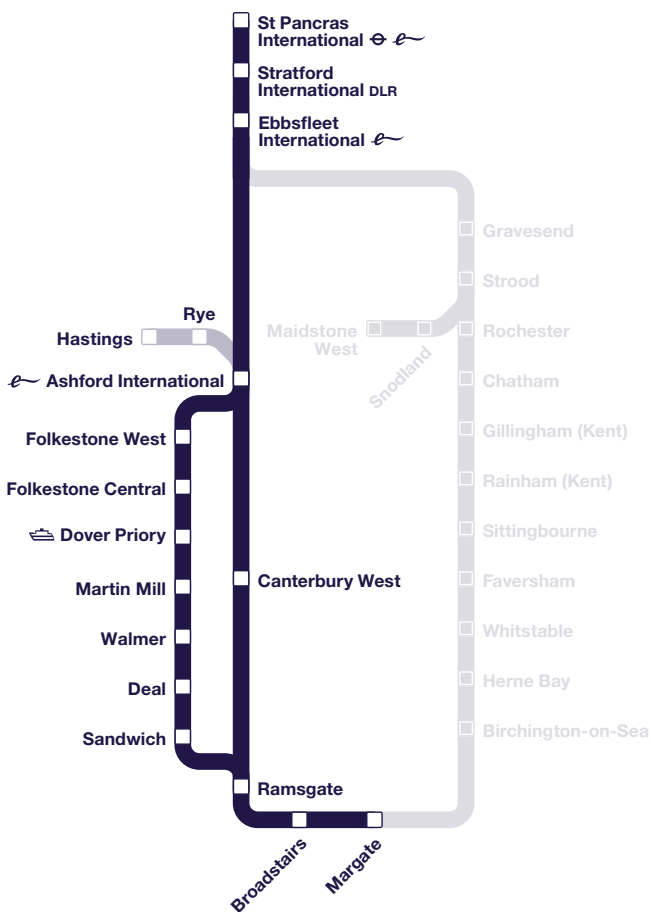

Key

Station served by this table

Station and line **not** served by this table