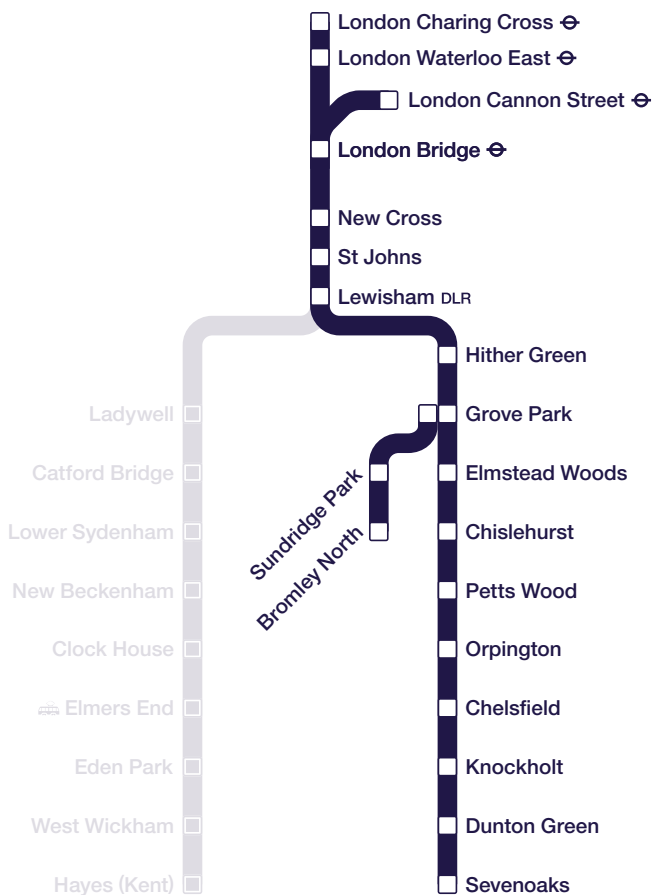

Key

Station served by this table

Station and line **not** served by this table