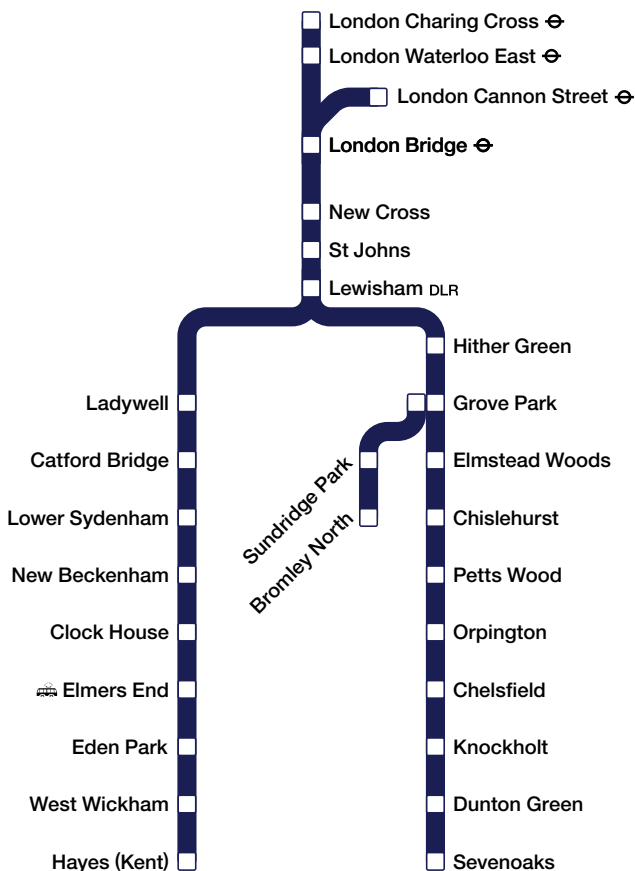

Autumn timetable changes

Train times 6

7 October to 8 December 2018

London to: **Catford Bridge, Elmers End and Hayes.**

London to: **Bromley North, Orpington and Sevenoaks via Grove Park.**

Times are changing this autumn From 7 October to 8 December