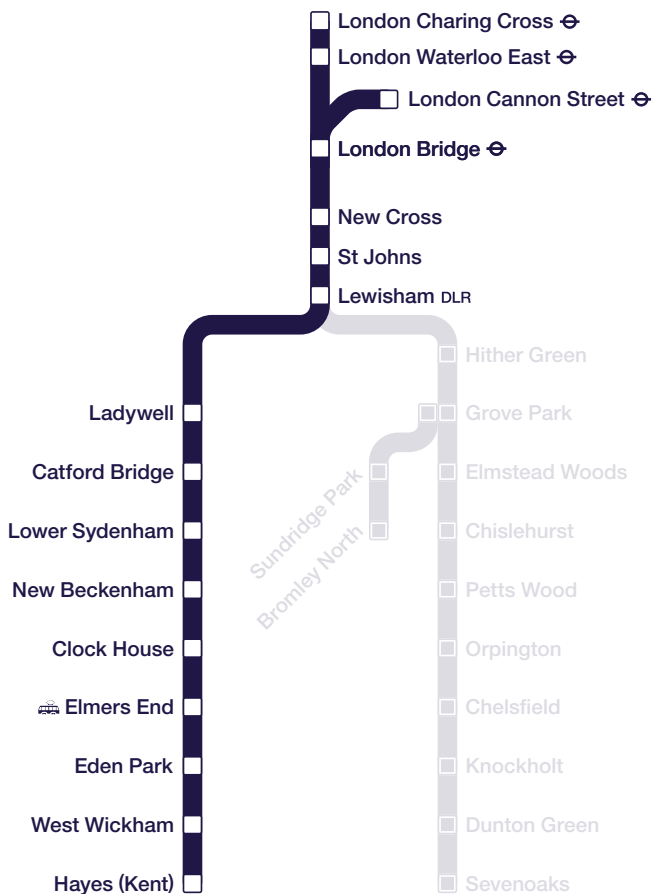

Key

Station served by this table

Station and line **not** served by this table