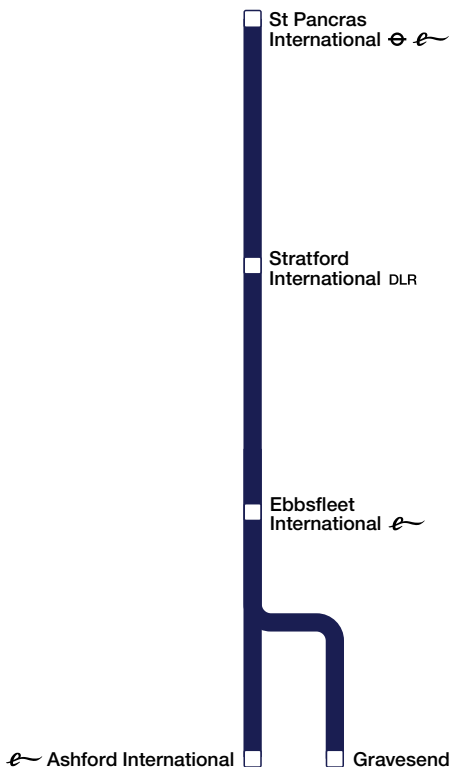

Train times HS

20 May to 8 December 2018

St Pancras International to:
Ashford International and Gravesend

- 1 Our full range of timetables**
- 2 Notes & symbols**
- 3 General information**
- 5 Useful contact information**

- 6 St Pancras International to Ashford International and Gravesend

Our full range of timetables

- 1 London and Tonbridge to Ashford International, Canterbury West, Folkestone, Dover Priory, Ramsgate and Margate
- 2 London to Medway Towns, Sittingbourne, Sheerness-on-Sea, Faversham, Dover Priory and Ramsgate
- 3 London to Ashford International and Canterbury West via Maidstone East
Strood to Maidstone West, Paddock Wood and Tonbridge
- 4 London to Sevenoaks, Tonbridge, Tunbridge Wells, Battle and Hastings
- 5 London to Dartford, Gravesend and The Medway Towns
- 6 London to Catford Bridge, Elmers End and Hayes, London to Bromley North, Orpington and Sevenoaks via Grove Park
- 7 London to Bromley South, Orpington and Sevenoaks via Herne Hill and Catford

- a Arrival time
- d Departure time
- s Stops to set down only

0502 Direct train (shown in bold type)

— Train does not call at this station

-  Southeastern high speed train
-  This service is regularly affected by late-night or early-morning engineering work for all or part of the journey