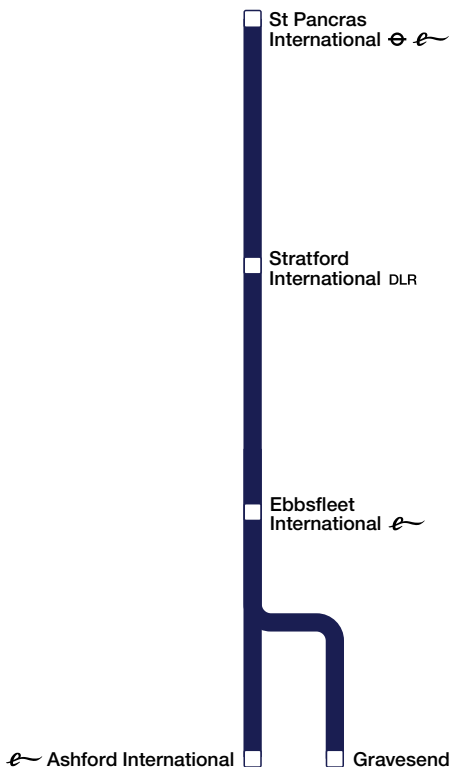

Train times HS

20 May to 8 December 2018

St Pancras International to:

Ashford International, Canterbury West,
Dover, Ramsgate, Gravesend, Maidstone
West, Faversham and Ramsgate.

se

- 1 Our full range of timetables**
- 2 Notes & symbols**
- 3 General information**
- 5 Useful contact information**

- 6 St Pancras International to Ashford International and Gravesend

Our full range of timetables

- 1 London and Tonbridge to Ashford International, Canterbury West, Folkestone, Dover Priory, Ramsgate and Margate
- 2 London to Medway Towns, Sittingbourne, Sheerness-on-Sea, Faversham, Dover Priory and Ramsgate
- 3 London to Ashford International and Canterbury West via Maidstone East
Strood to Maidstone West, Paddock Wood and Tonbridge
- 4 London to Sevenoaks, Tonbridge, Tunbridge Wells, Battle and Hastings
- 5 London to Dartford, Gravesend and The Medway Towns
- 6 London to Catford Bridge, Elmers End and Hayes, London to Bromley North, Orpington and Sevenoaks via Grove Park
- 7 London to Bromley South, Orpington and Sevenoaks via Herne Hill and Catford

- a Arrival time
- d Departure time
- s Stops to set down only

0502 Direct train (shown in bold type)

— Train does not call at this station

-  Southeastern high speed train
-  This service is regularly affected by late-night or early-morning engineering work for all or part of the journey