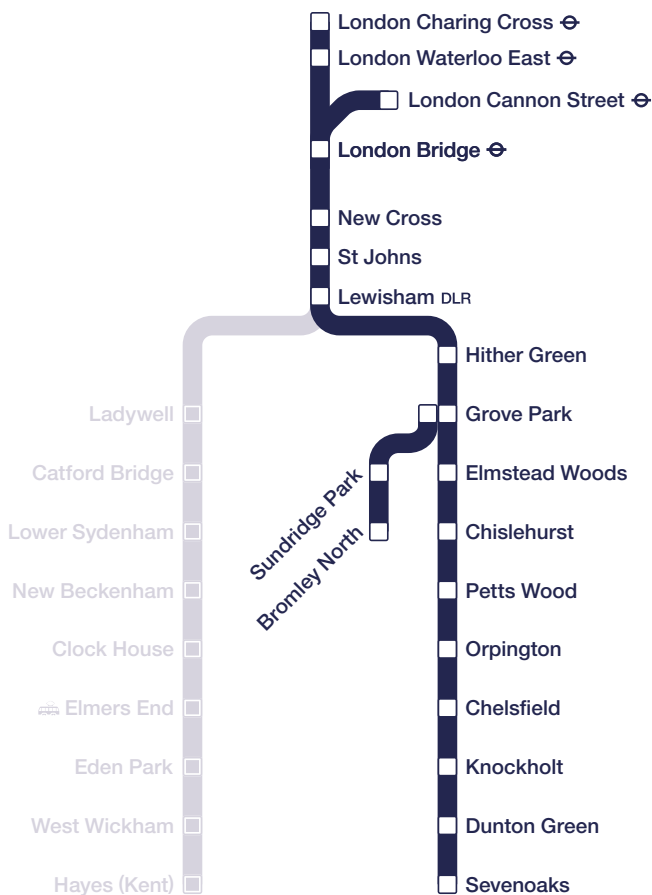

Key

Station served by this table

Station and line **not** served by this table