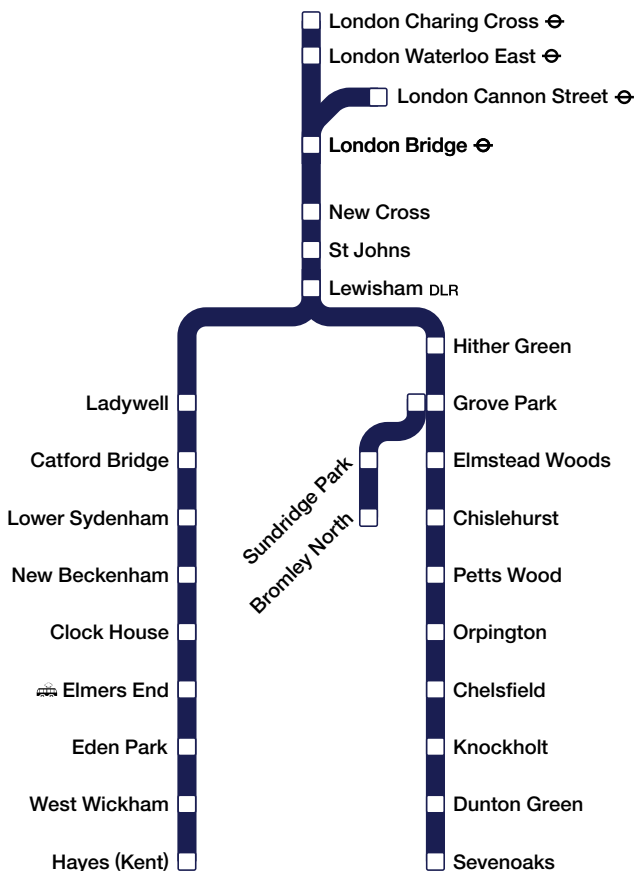

Train times 6

19 May to 14 December 2019

London to: **Catford Bridge, Elmers End and Hayes**

London to: **Bromley North, Orpington and Sevenoaks via Grove Park**

se

- 1 Our full range of timetables**
- 2 Notes & symbols**
- 3 General information**
- 5 Useful contact information**

- 7 Timetable A**
London to Catford Bridge, Elmers End and Hayes

- 16 Timetable B**
London to Bromley North, Orpington and Sevenoaks via Grove Park

Our full range of timetables

- 1** London and Tonbridge to Ashford International, Canterbury West, Folkestone, Dover Priory, Ramsgate and Margate
- 2** London to Medway Towns, Sittingbourne, Sheerness-on-Sea, Faversham, Dover Priory and Ramsgate
- 3** London to Ashford International and Canterbury West via Maidstone East
Strood to Maidstone West, Paddock Wood and Tonbridge
- 4** London to Sevenoaks, Tonbridge, Tunbridge Wells, Battle and Hastings
- 5** London to Dartford, Gravesend and The Medway Towns
- 6** London to Catford Bridge, Elmers End and Hayes, London to Bromley North, Orpington and Sevenoaks via Grove Park
- 7** London to Bromley South, Orpington and Sevenoaks via Herne Hill and Catford