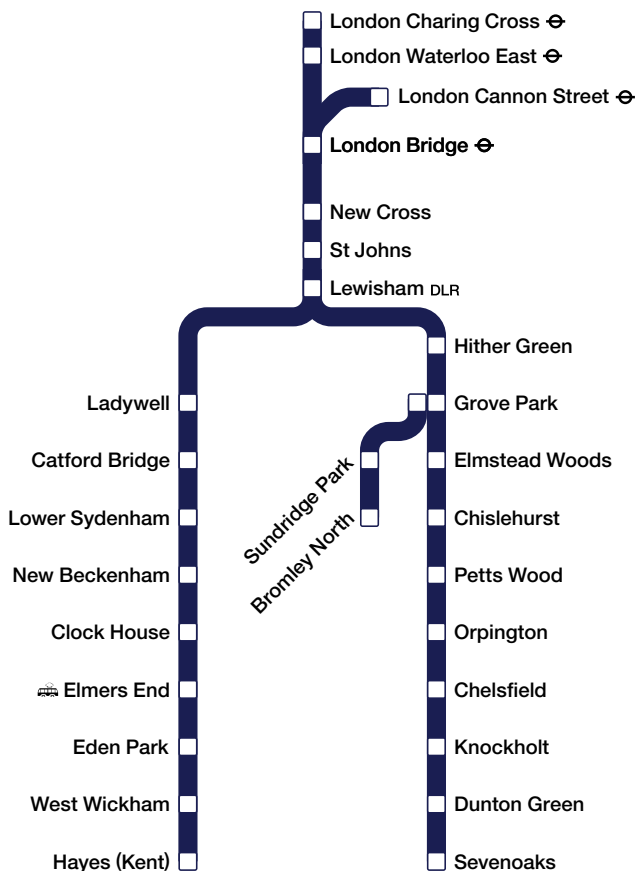

# Train times 6

20 May to 8 December 2018

London to: **Catford Bridge, Elmers End and Hayes.**

London to: **Bromley North, Orpington and Sevenoaks via Grove Park.**

- 1 Our full range of timetables**
- 2 Notes & symbols**
- 3 General information**
- 5 Useful contact information**
  
- 6 Timetable A**  
London to Catford Bridge, Elmers End and Hayes
  
- 15 Timetable B**  
London to Bromley North, Orpington and Sevenoaks via Grove Park

## Our full range of timetables

- 1** London and Tonbridge to Ashford International, Canterbury West, Folkestone, Dover Priory, Ramsgate and Margate
- 2** London to Medway Towns, Sittingbourne, Sheerness-on-Sea, Faversham, Dover Priory and Ramsgate
- 3** London to Ashford International and Canterbury West via Maidstone East  
Strood to Maidstone West, Paddock Wood and Tonbridge
- 4** London to Sevenoaks, Tonbridge, Tunbridge Wells, Battle and Hastings
- 5** London to Dartford, Gravesend and The Medway Towns
- 6** London to Catford Bridge, Elmers End and Hayes, London to Bromley North, Orpington and Sevenoaks via Grove Park
- 7** London to Bromley South, Orpington and Sevenoaks via Herne Hill and Catford
  
- HS** St Pancras International to Ashford International and Gravesend