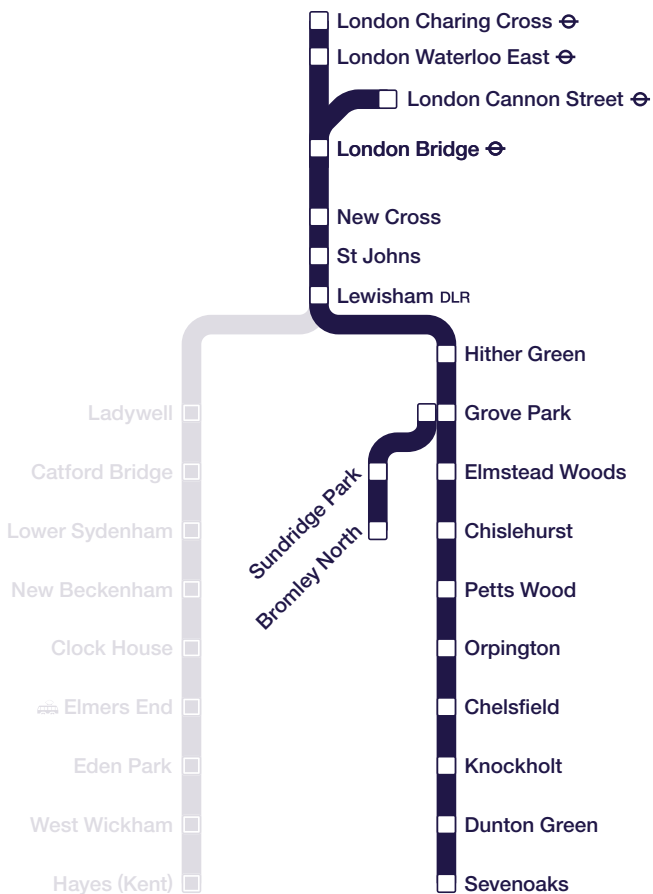

Key

Station served by this table

Station and line **not** served by this table