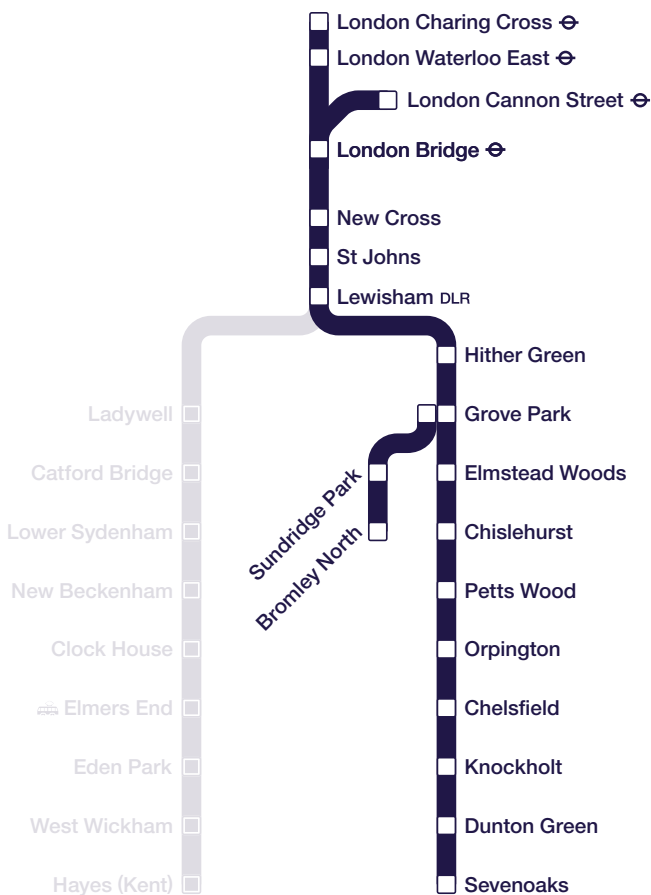

Key

- Station served by this table
- Station and line **not** served by this table