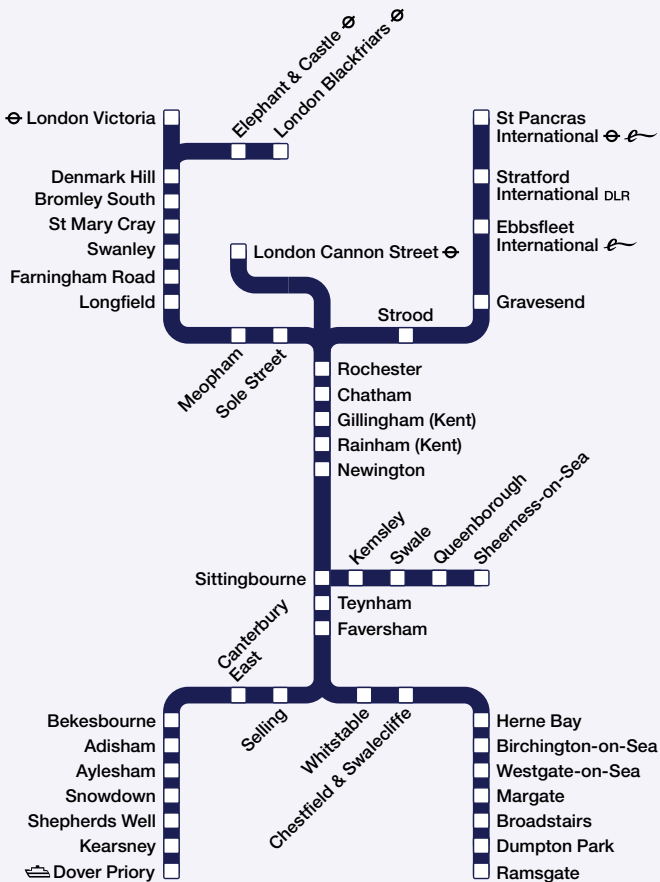

# Train times 2

11 December 2016 to 20 May 2017

London to:

**Medway Towns, Sittingbourne,  
Sheerness-on-Sea, Faversham, Dover  
and Ramsgate.**

- 1 Our full range of timetables**
- 2 Notes & symbols**
- 3 General information**
- 5 Useful contact information**

## **7 Timetable 2**

All services between London and the Medway towns via Bromley South and the high speed line. All services between London and Margate, Ramsgate, Canterbury East and Dover via Faversham. All services between Sittingbourne and Sheerness-on-Sea