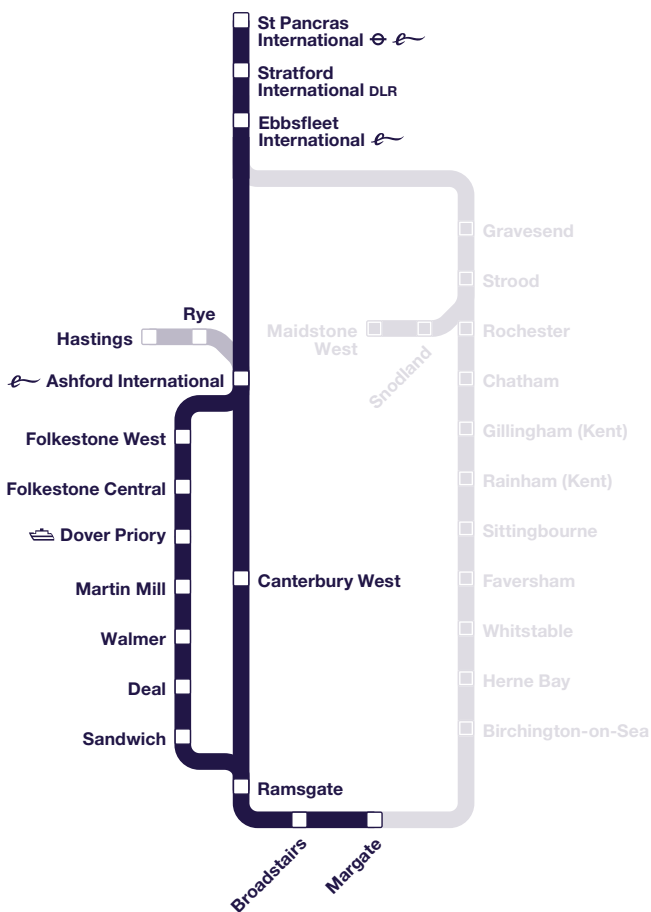

Key

Station served by this table

Station and line **not** served by this table