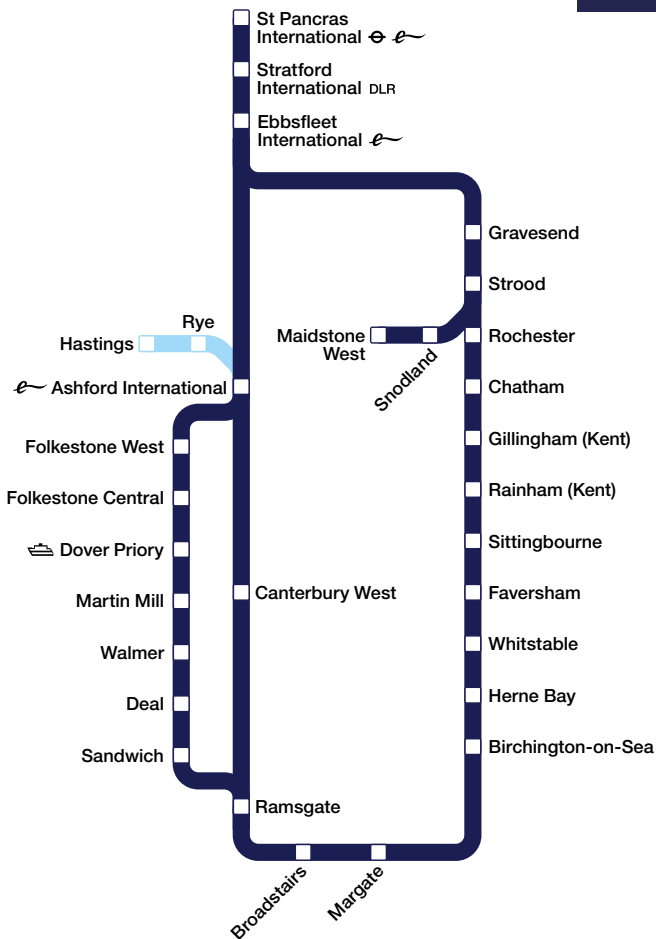

Train times HS

21 May to 30 December 2017

St Pancras International to:
Ashford International, Canterbury West,
Dover, Ramsgate, Gravesend, Maidstone
West, Faversham and Ramsgate.

- 1 Our full range of timetables**
- 2 Notes & symbols**
- 3 General information**
- 5 Useful contact information**

- 6 Timetable A**
St Pancras International to Ashford International,
Canterbury West, Dover and Ramsgate

- 30 Timetable B**
St Pancras International to Gravesend, Maidstone West,
Faversham and Ramsgate

Our full range of timetables

- 1** London and Tonbridge to Ashford International, Canterbury West, Folkestone, Dover, Ramsgate and Margate
- 2** London to Medway Towns, Sittingbourne, Sheerness-on-Sea, Faversham, Dover and Ramsgate
- 3** London to Ashford International and Canterbury West via Maidstone East
Strood to Maidstone West, Paddock Wood and Tonbridge
- 4** London to Sevenoaks, Tonbridge, Tunbridge Wells, Battle and Hastings
- 5** London to Dartford, Gravesend and The Medway Towns
- 6** London to Catford Bridge, Elmers End and Hayes,
London to Bromley North, Orpington and Sevenoaks via Grove Park
- 7** London to Bromley South, Orpington and Sevenoaks via Herne Hill and Catford
- HS** St Pancras Int to Ashford Int, Canterbury West, Dover, Ramsgate, Gravesend, Maidstone West, Faversham and Ramsgate