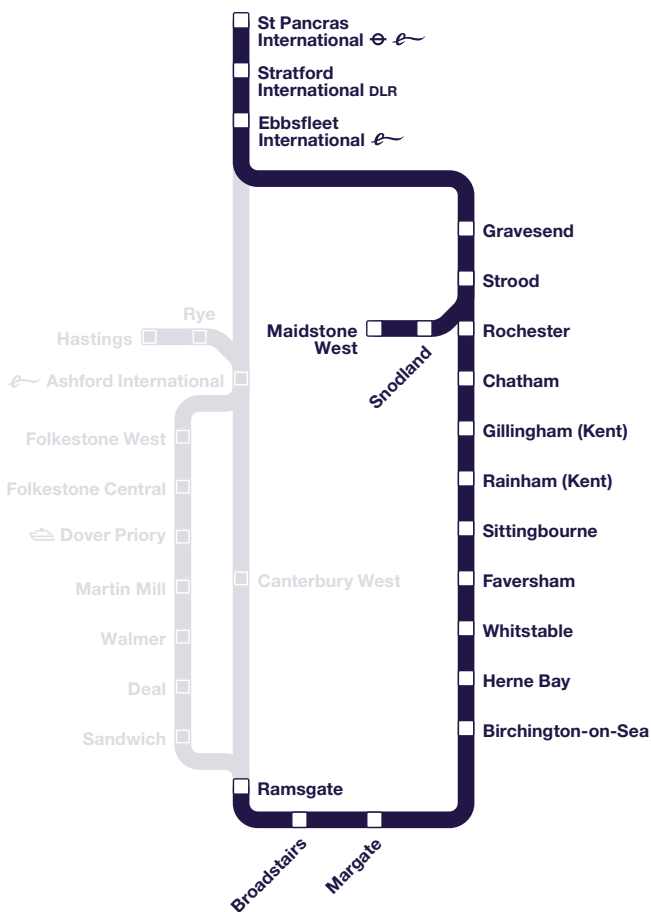

Key

Station served by this table

Station and line **not** served by this table