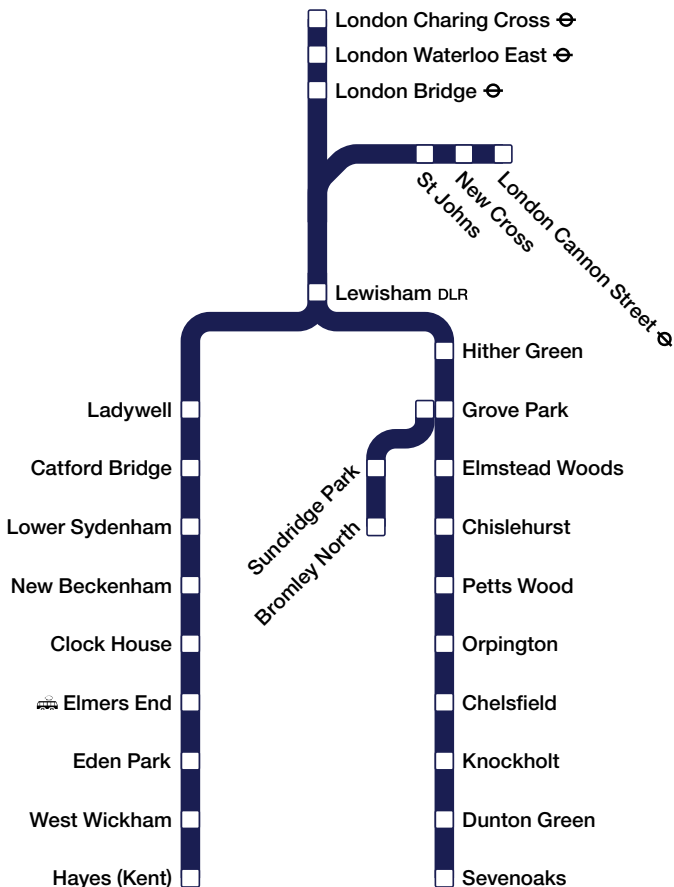

# Train times 6

3 September to 30 December 2017

London to: **Catford Bridge, Elmers End and Hayes.**

London to: **Bromley North, Orpington and Sevenoaks via Grove Park.**

se

- 1 Our full range of timetables**
- 2 Notes & symbols**
- 3 General information**
- 5 Useful contact information**
  
- 6 Timetable A**  
London to Catford Bridge, Elmers End and Hayes
  
- 15 Timetable B**  
London to Bromley North, Orpington and Sevenoaks via Grove Park

## Our full range of timetables

- 1** London and Tonbridge to Ashford International, Canterbury West, Folkestone, Dover, Ramsgate and Margate
- 2** London to Medway Towns, Sittingbourne, Sheerness-on-Sea, Faversham, Dover and Ramsgate
- 3** London to Ashford International and Canterbury West via Maidstone East  
Strood to Maidstone West, Paddock Wood and Tonbridge
- 4** London to Sevenoaks, Tonbridge, Tunbridge Wells, Battle and Hastings
- 5** London to Dartford, Gravesend and The Medway Towns
- 6** London to Catford Bridge, Elmers End and Hayes  
London to Bromley North, Orpington and Sevenoaks via Grove Park
- 7** London to Bromley South, Orpington and Sevenoaks via Herne Hill and Catford
- HS** St Pancras Int to Ashford Int, Canterbury West, Dover, Ramsgate, Gravesend, Maidstone West, Faversham and Ramsgate