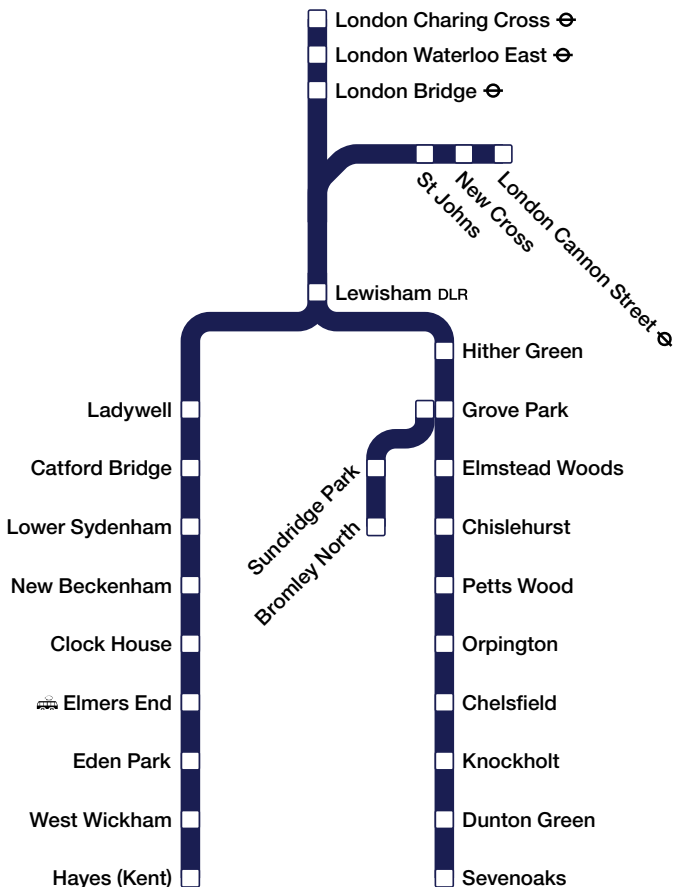

# Train times 6

21 May to 2 September 2017

London to: **Catford Bridge, Elmers End and Hayes.**

London to: **Bromley North, Orpington and Sevenoaks via Grove Park.**

- 1 Our full range of timetables**
- 2 Notes & symbols**
- 3 General information**
- 5 Useful contact information**
  
- 6 Timetable A**  
London to Catford Bridge, Elmers End and Hayes
  
- 15 Timetable B**  
London to Bromley North, Orpington and Sevenoaks via Grove Park

## Our full range of timetables

- 1** London and Tonbridge to Ashford International, Canterbury West, Folkestone, Dover, Ramsgate and Margate
- 2** London to Medway Towns, Sittingbourne, Sheerness-on-Sea, Faversham, Dover and Ramsgate
- 3** London to Ashford International and Canterbury West via Maidstone East  
Strood to Maidstone West, Paddock Wood and Tonbridge
- 4** London to Sevenoaks, Tonbridge, Tunbridge Wells, Battle and Hastings
- 5** London to Dartford, Gravesend and The Medway Towns
- 6** London to Catford Bridge, Elmers End and Hayes  
London to Bromley North, Orpington and Sevenoaks via Grove Park
- 7** London to Bromley South, Orpington and Sevenoaks via Herne Hill and Catford
- HS** St Pancras Int to Ashford Int, Canterbury West, Dover, Ramsgate, Gravesend, Maidstone West, Faversham and Ramsgate