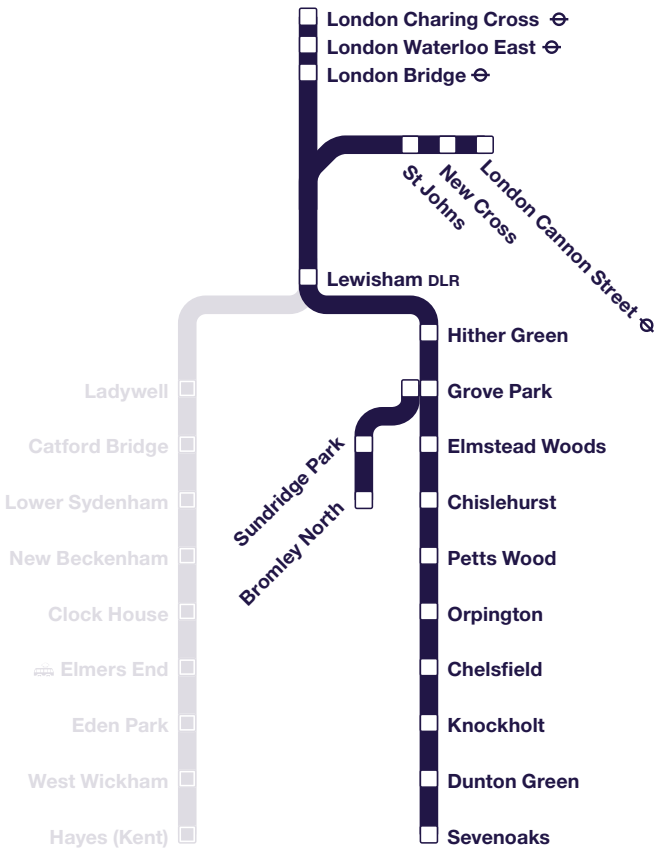

Key

- Station served by this table
- Station and line **not** served by this table