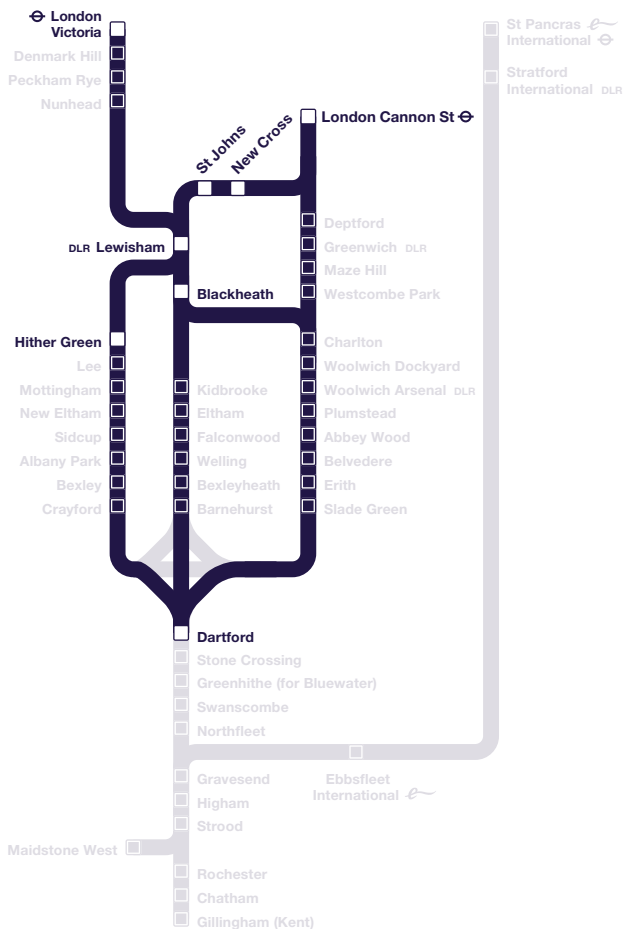

Tuesday 29 August – Friday 1 September only

Offers straight to your inbox

Sign up for our email updates at
southeasternrailway.co.uk/register

1

se

Key

- Station served by this table
- Station and line **not** served by this table