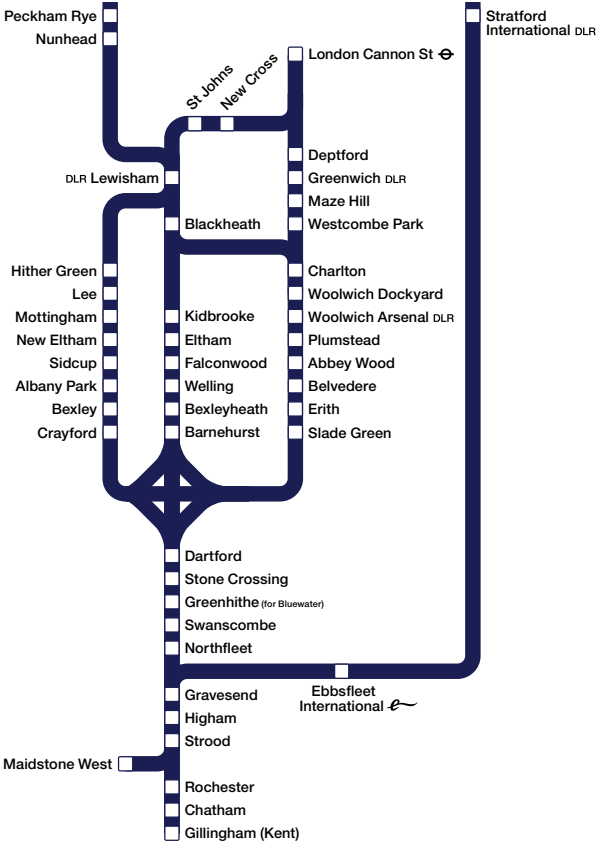

Closures – Saturday 26 August to Saturday 2 September (see inside)

Train times 5

29 August to 1 September 2017

London to:
**Dartford, Gravesend and
 The Medway Towns.**

- 1 Our full range of timetables**
- 2 Notes & symbols**
- 3 August line closures**
- 4 Summary of line closures**
- 5 Travel advice**
- 7 Ticket acceptance**
- 8 Station closure map**

Our full range of timetables

- 1** London and Tonbridge to Ashford International, Canterbury West, Folkestone, Dover, Ramsgate and Margate
- 2** London to Medway Towns, Sittingbourne, Sheerness-on-Sea, Faversham, Dover and Ramsgate
- 3** London to Ashford International and Canterbury West via Maidstone East
Strood to Maidstone West, Paddock Wood and Tonbridge
- 4** London to Sevenoaks, Tonbridge, Tunbridge Wells, Battle and Hastings
- 5** London to Dartford, Gravesend and The Medway Towns
- 6** London to Catford Bridge, Elmers End and Hayes
London to Bromley North, Orpington and Sevenoaks via Grove Park
- 7** London to Bromley South, Orpington and Sevenoaks via Herne Hill and Catford
- HS** St Pancras Int to Ashford Int, Canterbury West, Dover, Ramsgate, Gravesend, Maidstone West, Faversham and Ramsgate

- a Arrival time
- d Departure time
- s Stops to set down only

- 0502** Direct train (shown in bold type)

- Train does not call at this station

-  Southeastern high speed train

- 1** 1st Class accommodation available