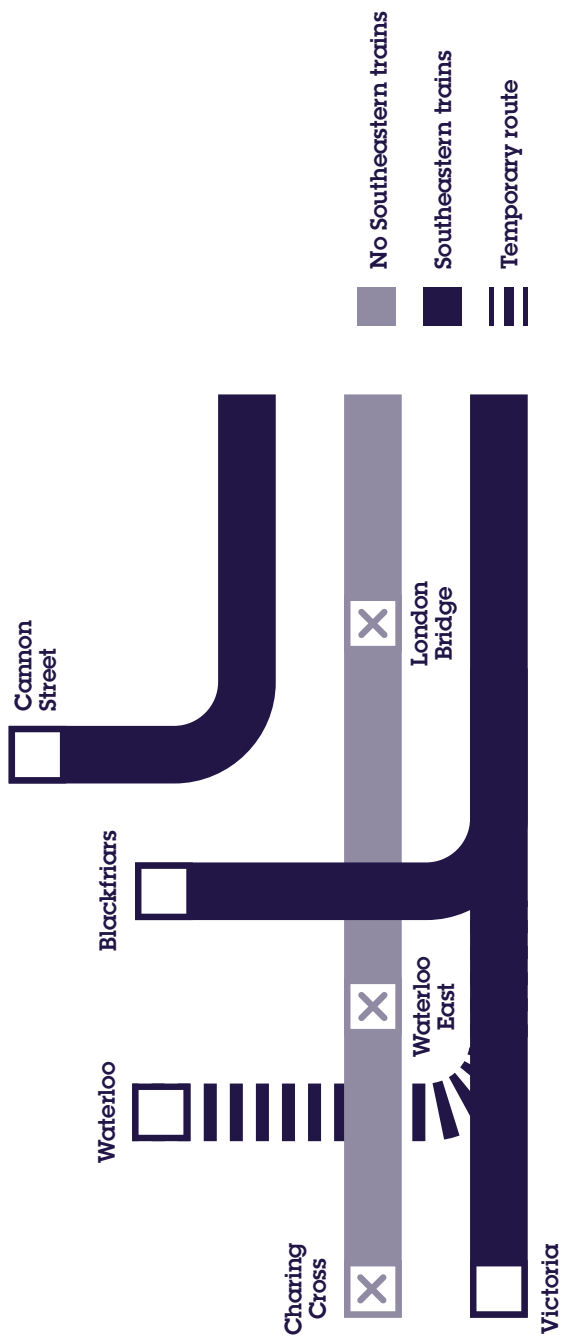

Tuesday 29 August – Friday 1 September only