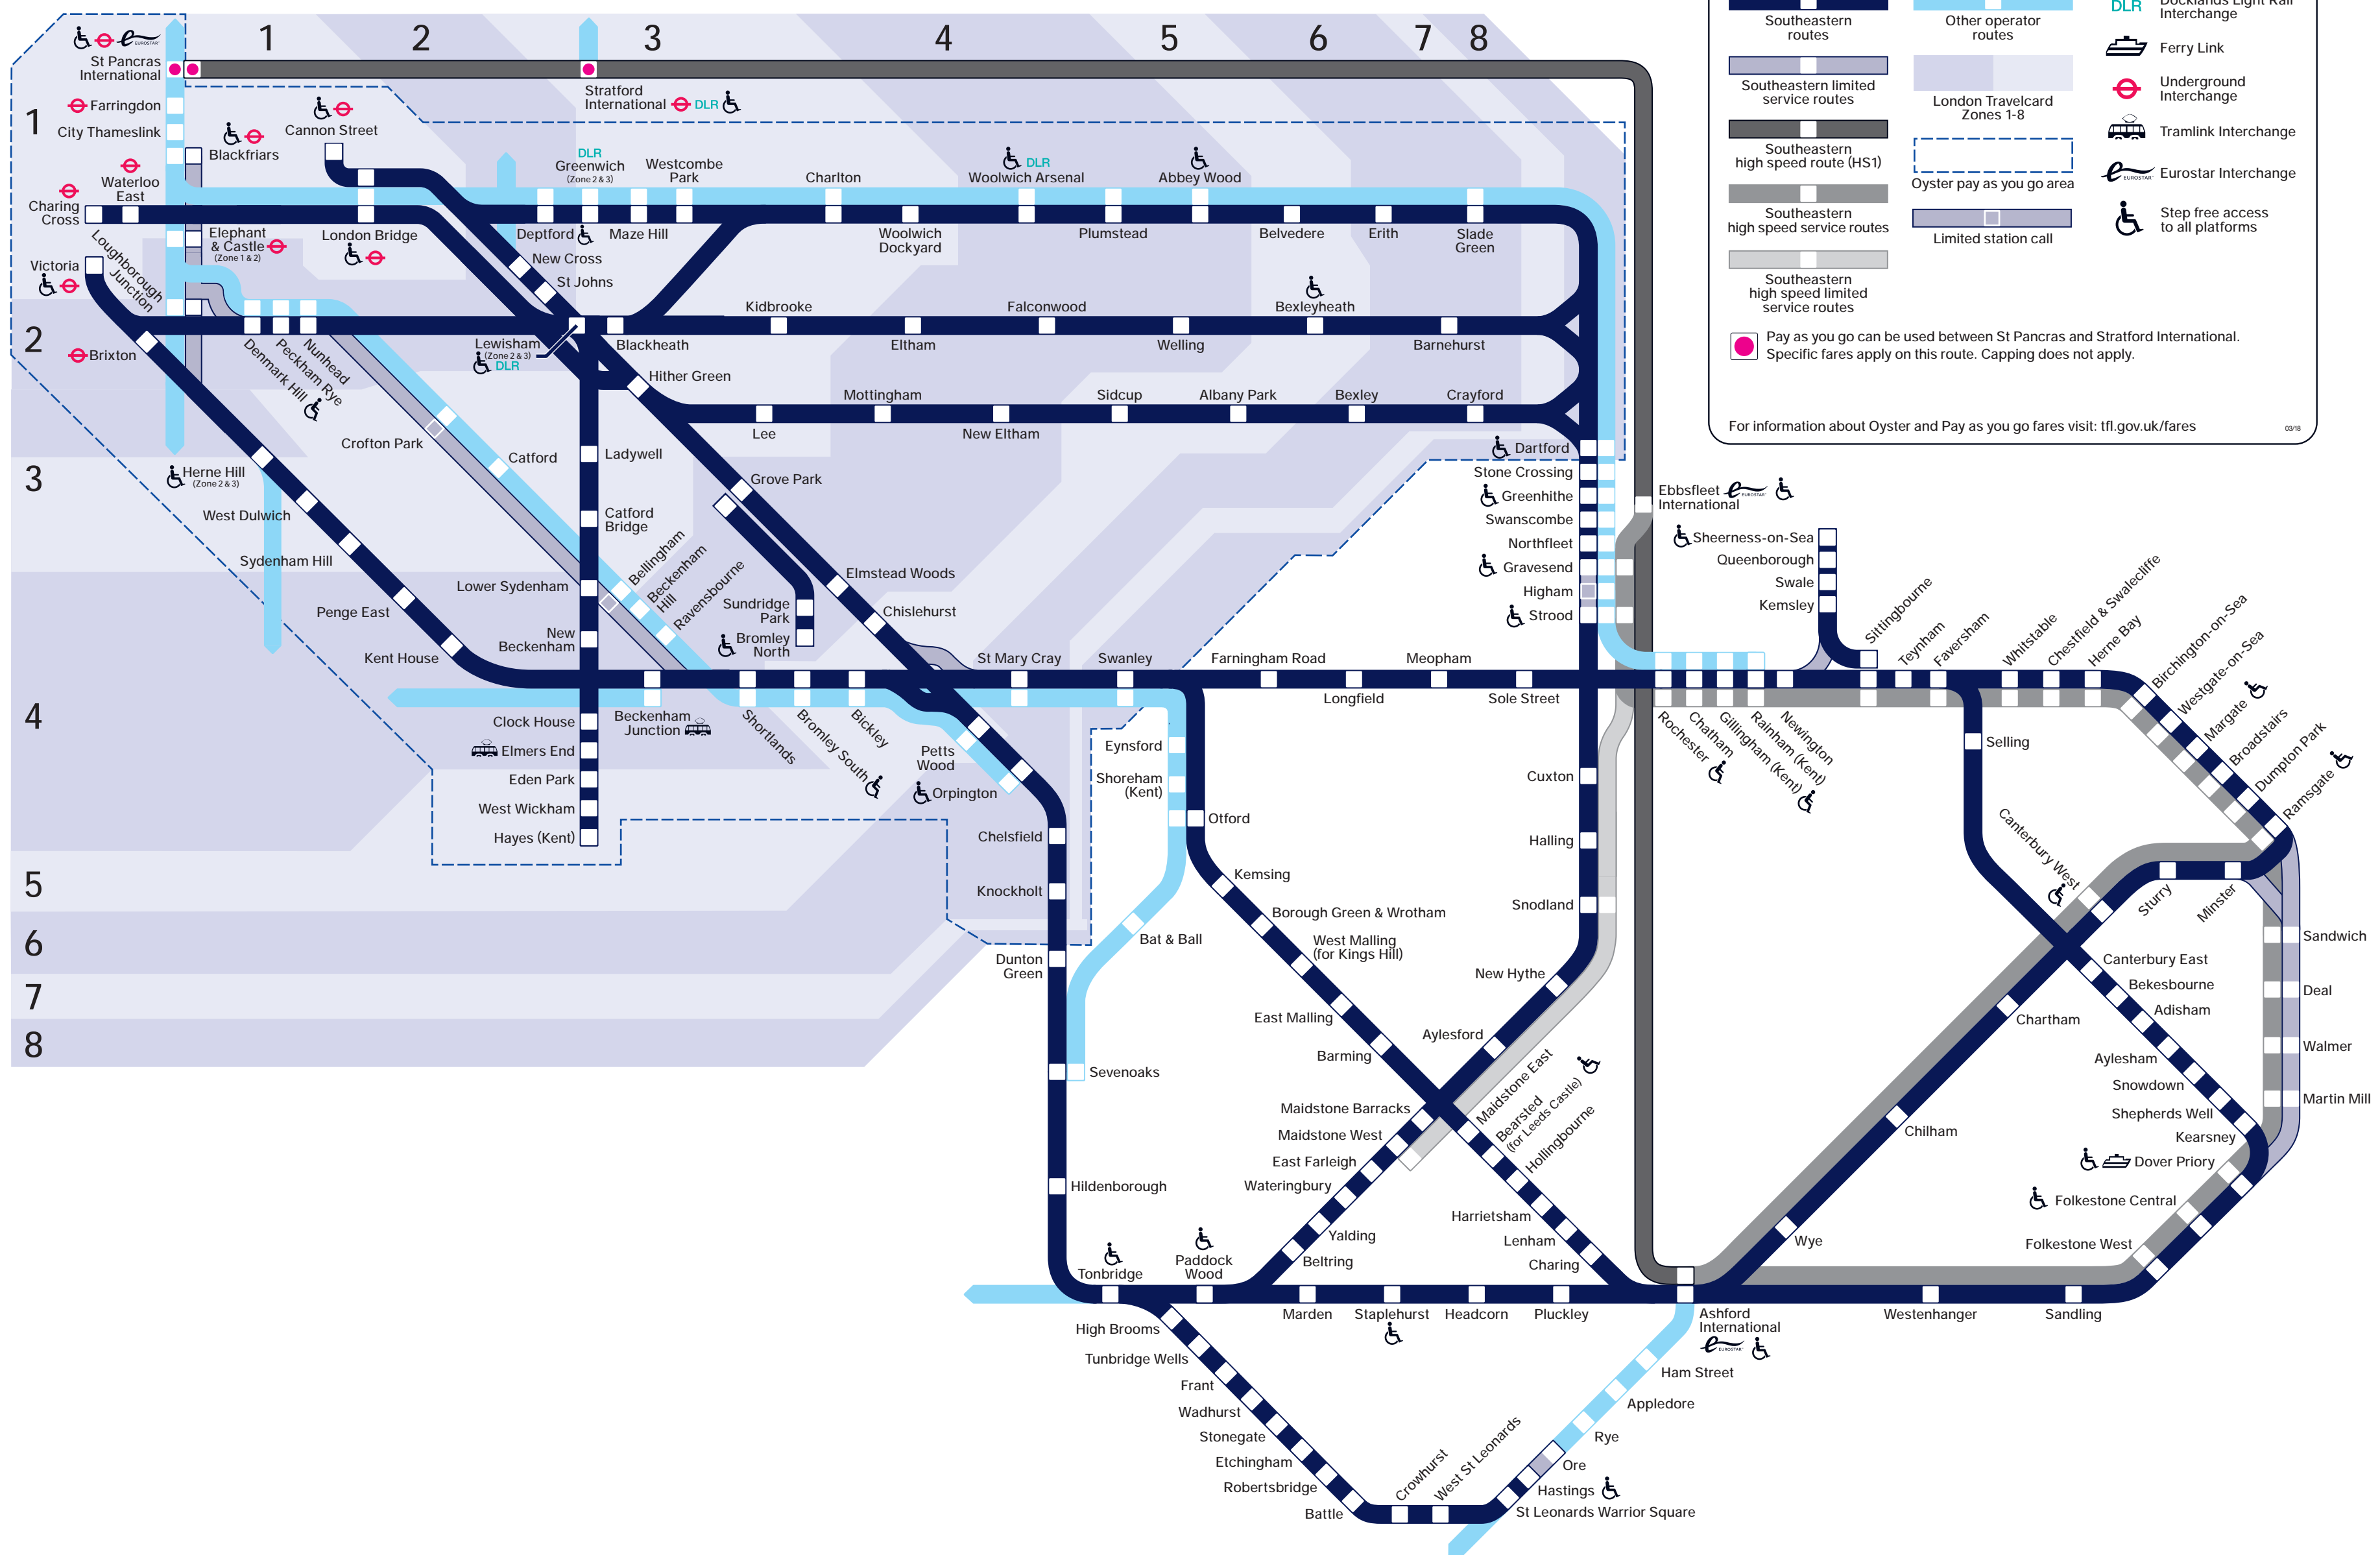

# Southeastern network map

	Southeastern routes		Other operator routes		Docklands Light Rail Interchange
	Southeastern limited service routes		London Travelcard Zones 1-8		Ferry Link
	Southeastern high speed route (HS1)		Oyster pay as you go area		Underground Interchange
	Southeastern high speed limited service routes		Limited station call		Tramlink Interchange
	Pay as you go can be used between St Pancras and Stratford International. Specific fares apply on this route. Capping does not apply.		Eurostar Interchange		Step free access to all platforms

For information about Oyster and Pay as you go fares visit: [tfl.gov.uk/fares](http://tfl.gov.uk/fares)