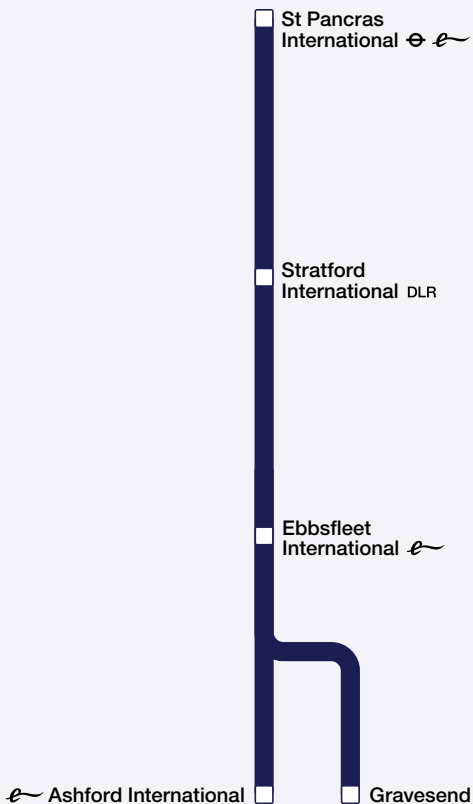

Train times HS

9 December 2018 to 18 May 2019

St Pancras International to:
Ashford International and Gravesend

- 1 Our full range of timetables**
- 2 Notes & symbols**
- 3 General information**
- 5 Useful contact information**

- 6 St Pancras International to Ashford International and Gravesend

Our full range of timetables

- 1 London and Tonbridge to Ashford International, Canterbury West, Folkestone, Dover Priory, Ramsgate and Margate
- 2 London to Medway Towns, Sittingbourne, Sheerness-on-Sea, Faversham, Dover Priory and Ramsgate
- 3 London to Ashford International and Canterbury West via Maidstone East
Strood to Maidstone West, Paddock Wood and Tonbridge
- 4 London to Sevenoaks, Tonbridge, Tunbridge Wells, Battle and Hastings
- 5 London to Dartford, Gravesend and The Medway Towns
- 6 London to Catford Bridge, Elmers End and Hayes, London to Bromley North, Orpington and Sevenoaks via Grove Park
- 7 London to Bromley South, Orpington and Sevenoaks via Herne Hill and Catford

a Arrival time
d Departure time

0502 Direct train (shown in bold type)

— Train does not call at this station

H Southeastern high speed train

E This service is regularly affected by late-night or early-morning engineering work for all or part of the journey