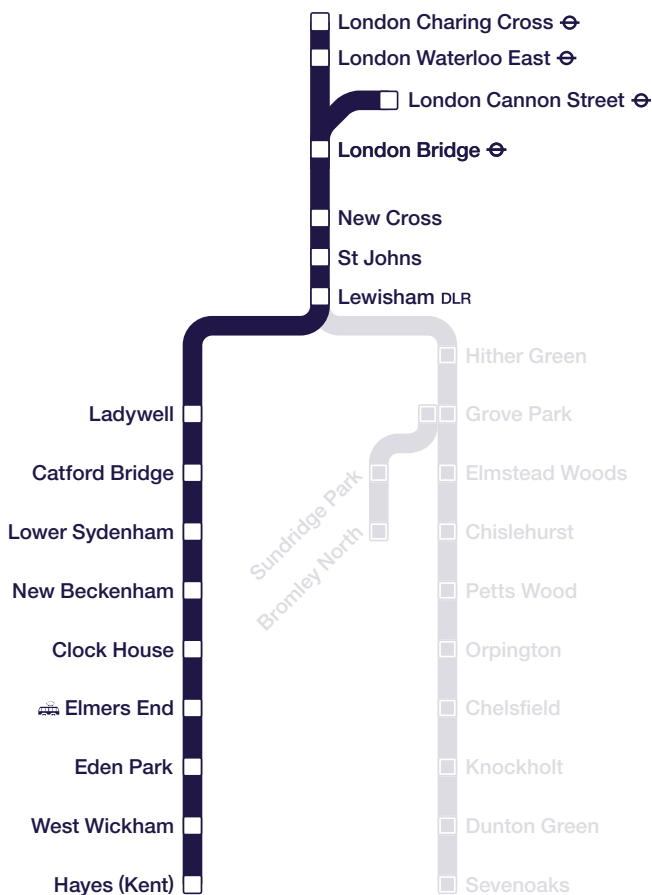

Key

☐ Station served by this table

☐ Station and line **not** served by this table