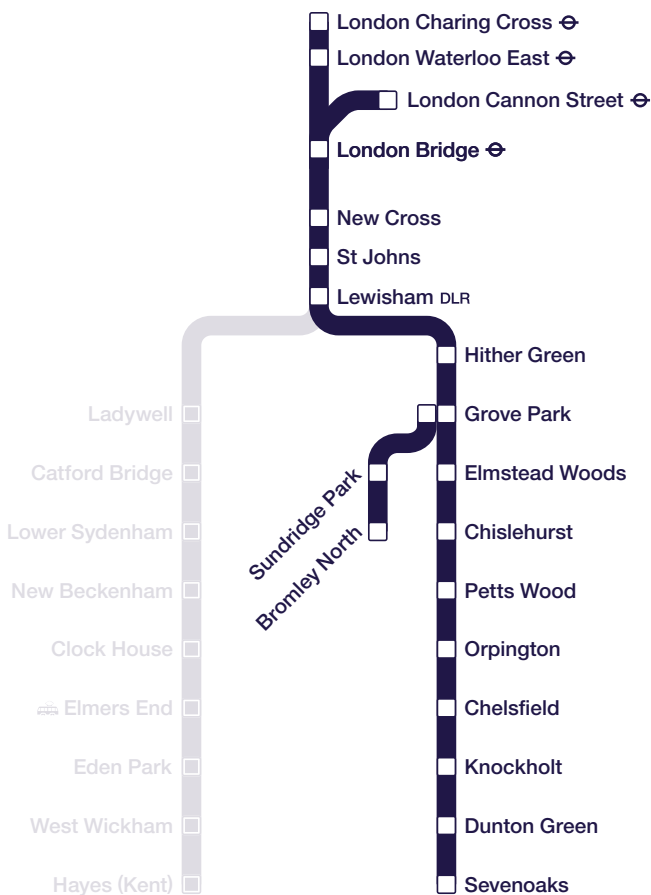

Key

Station served by this table

Station and line **not** served by this table