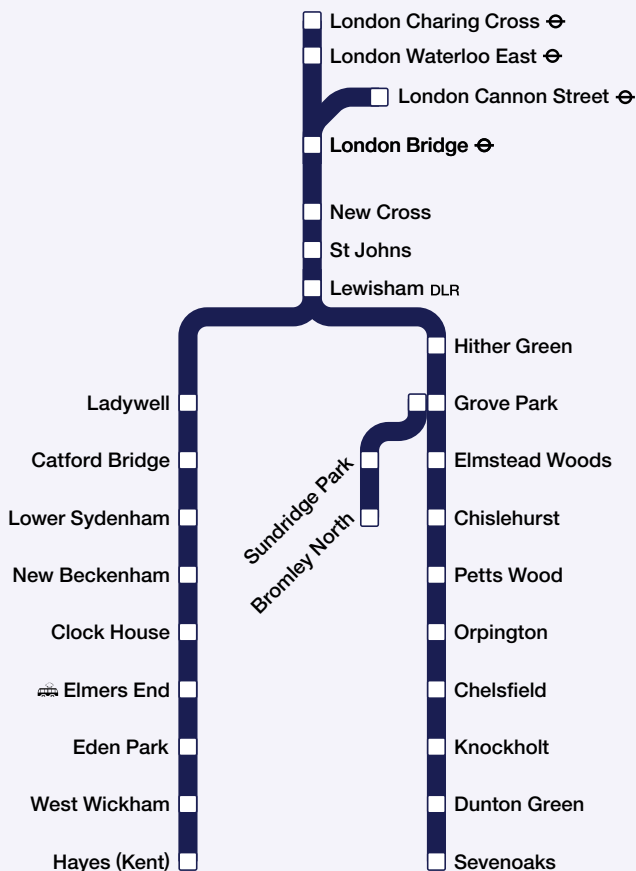

Train times 6

9 December 2018 to 18 May 2019

London to: **Catford Bridge, Elmers End and Hayes.**

London to: **Bromley North, Orpington and Sevenoaks via Grove Park.**

se

- 1 Our full range of timetables**
- 2 Notes & symbols**
- 3 General information**
- 5 Useful contact information**

- 6 Timetable A**
London to Catford Bridge, Elmers End and Hayes

- 15 Timetable B**
London to Bromley North, Orpington and Sevenoaks via Grove Park

Our full range of timetables

- 1** London and Tonbridge to Ashford International, Canterbury West, Folkestone, Dover Priory, Ramsgate and Margate
- 2** London to Medway Towns, Sittingbourne, Sheerness-on-Sea, Faversham, Dover Priory and Ramsgate
- 3** London to Ashford International and Canterbury West via Maidstone East
Strood to Maidstone West, Paddock Wood and Tonbridge
- 4** London to Sevenoaks, Tonbridge, Tunbridge Wells, Battle and Hastings
- 5** London to Dartford, Gravesend and The Medway Towns
- 6** London to Catford Bridge, Elmers End and Hayes, London to Bromley North, Orpington and Sevenoaks via Grove Park
- 7** London to Bromley South, Orpington and Sevenoaks via Herne Hill and Catford