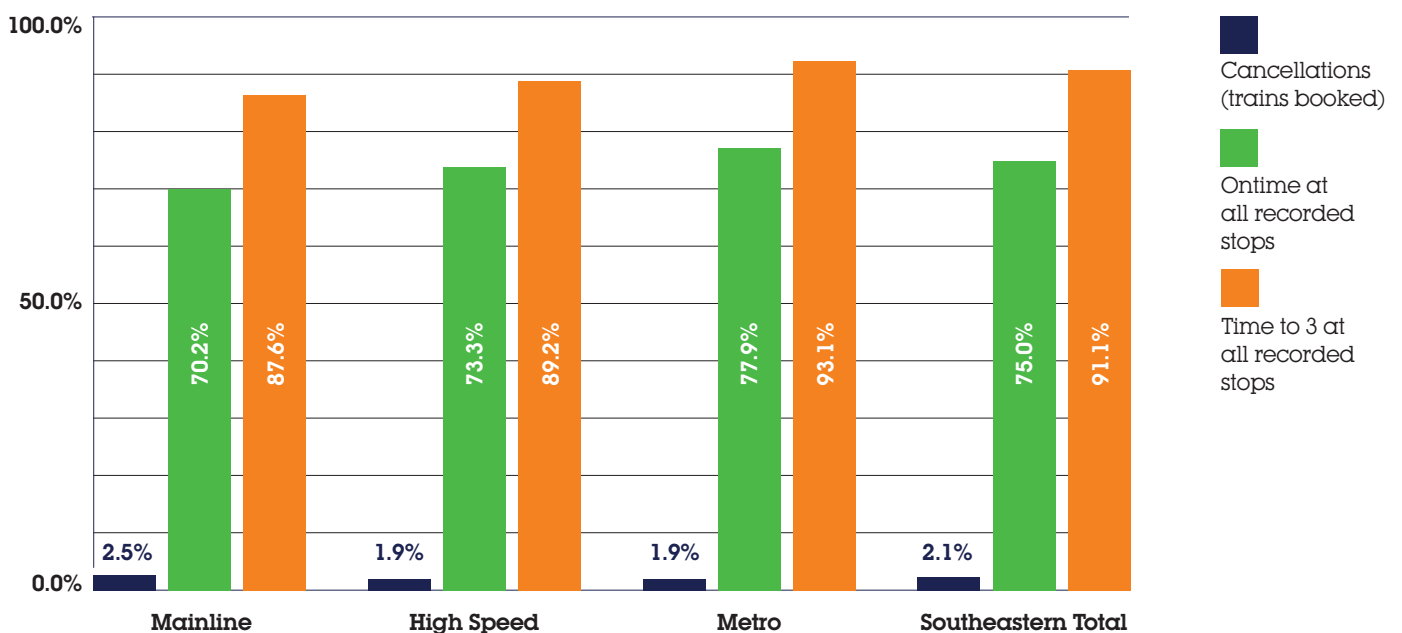

Overall

0.029

Assisted Travel

Period	03 May 20-30 May 20	31 May 20-27 Jun 20	28 Jun 20-25 Jul 20	26 Jul 20-22 Aug 20	23 Aug 20-19 Sep 20	20 Sep 20-17 Oct 20	03 May 20-17 Oct 20
Volume of booked assistance	4	11	24	127	166	307	639
Volume of booked assistance completions	3	9	21	113	147	284	3344
Volume of unbooked assistance (Turn Up and Go) requested	46	190	283	678	948	1199	3302
Volume of unbooked assistance (Turn Up and Go) completed	44	185	283	676	942	1188	3318

Southeastern Rail Performance

Last 7 Rail Periods 18 Oct 20 to 01 May 21

Southeastern Rail Performance

Last 7 Rail Periods 18 Oct 20 – 01 May 21

- Time to 3 at all recorded stops
- Ontime at all recorded stops
- Cancellations (trains booked)