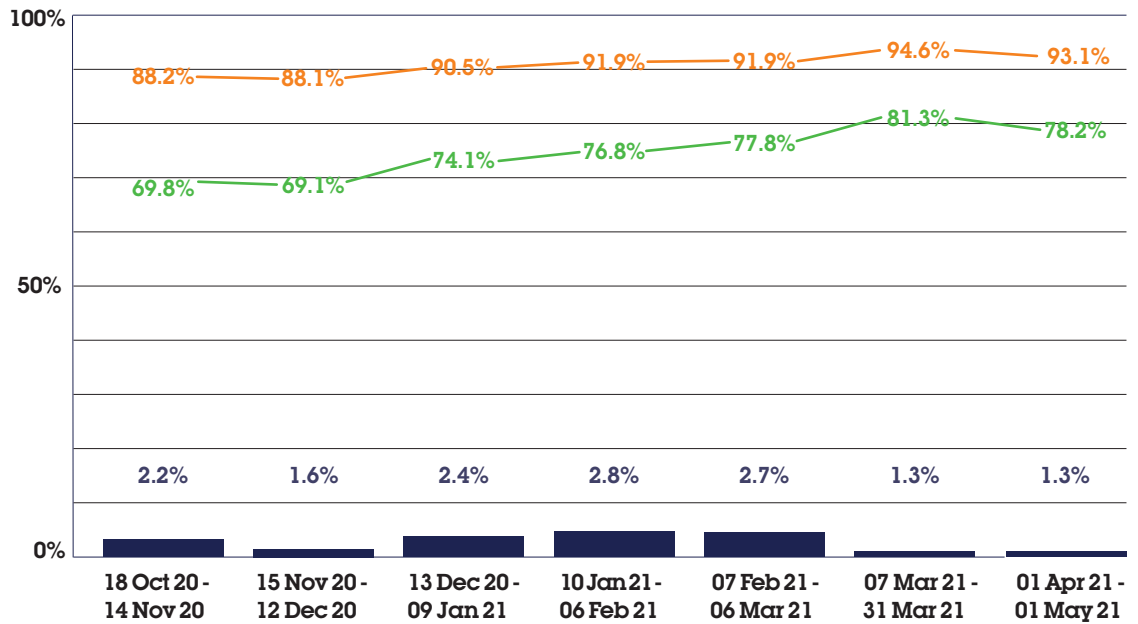

Southeastern Rail Performance

Last 7 Rail Periods 18 Oct 20 to 01 May 21

Southeastern Rail Performance

Last 7 Rail Periods 18 Oct 20 – 01 May 21

- Time to 3 at all recorded stops
- Ontime at all recorded stops
- Cancellations (trains booked)

		18 Oct 20 - 14 Nov 20	15 Nov 20 - 12 Dec 20	13 Dec 20 - 09 Jan 21	10 Jan 21 - 06 Feb 21	07 Feb 21 - 06 Mar 21	07 Mar 21 - 31 Mar 21	01 Apr 21 - 01 May 21	18 Oct 20 - 01 May 21
Cancellations (trains booked)	Mainline	1.6%	1.6%	1.6%	1.6%	1.6%	1.6%	1.6%	1.6%
	High Speed	1.6%	1.0%	2.2%	4.5%	3.1%	1.0%	0.5%	1.9%
	Metro	2.7%	1.4%	2.1%	1.7%	2.2%	1.3%	1.5%	1.9%
	Southeastern Total	2.2%	1.6%	2.4%	2.8%	2.7%	1.3%	1.3%	2.1%
Ontime at all recorded stops	Mainline	63.0%	60.7%	69.3%	72.2%	75.2%	78.9%	74.9%	70.2%
	High Speed	68.3%	67.6%	73.5%	72.7%	71.5%	81.7%	79.0%	73.3%
	Metro	73.7%	73.8%	77.0%	79.6%	79.8%	82.5%	79.9%	77.9%
	Southeastern Total	69.8%	69.1%	74.1%	76.8%	77.8%	81.3%	78.2%	75.0%
Time to 3 at all recorded stops	Mainline	83.6%	82.1%	87.2%	88.6%	89.9%	92.5%	90.6%	87.6%
	High Speed	87.0%	86.4%	89.4%	88.5%	85.7%	94.2%	93.6%	89.2%
	Metro	90.9%	91.6%	92.6%	94.0%	93.6%	95.7%	94.3%	93.1%
	Southeastern Total	88.2%	88.1%	90.5%	91.9%	91.9%	94.6%	93.1%	91.1%

Ticket office opening hours

This table shows the ticket office opening hours percentage against planned hours for each station from 18 October 2020 to 01 May 2021. It also shows the number of times any ticket office was closed for more than four hours due to an unplanned reason (such as short notice sickness or absence). A number of ticket offices were temporarily closed during the period covered by this data as a result of coronavirus related restrictions.