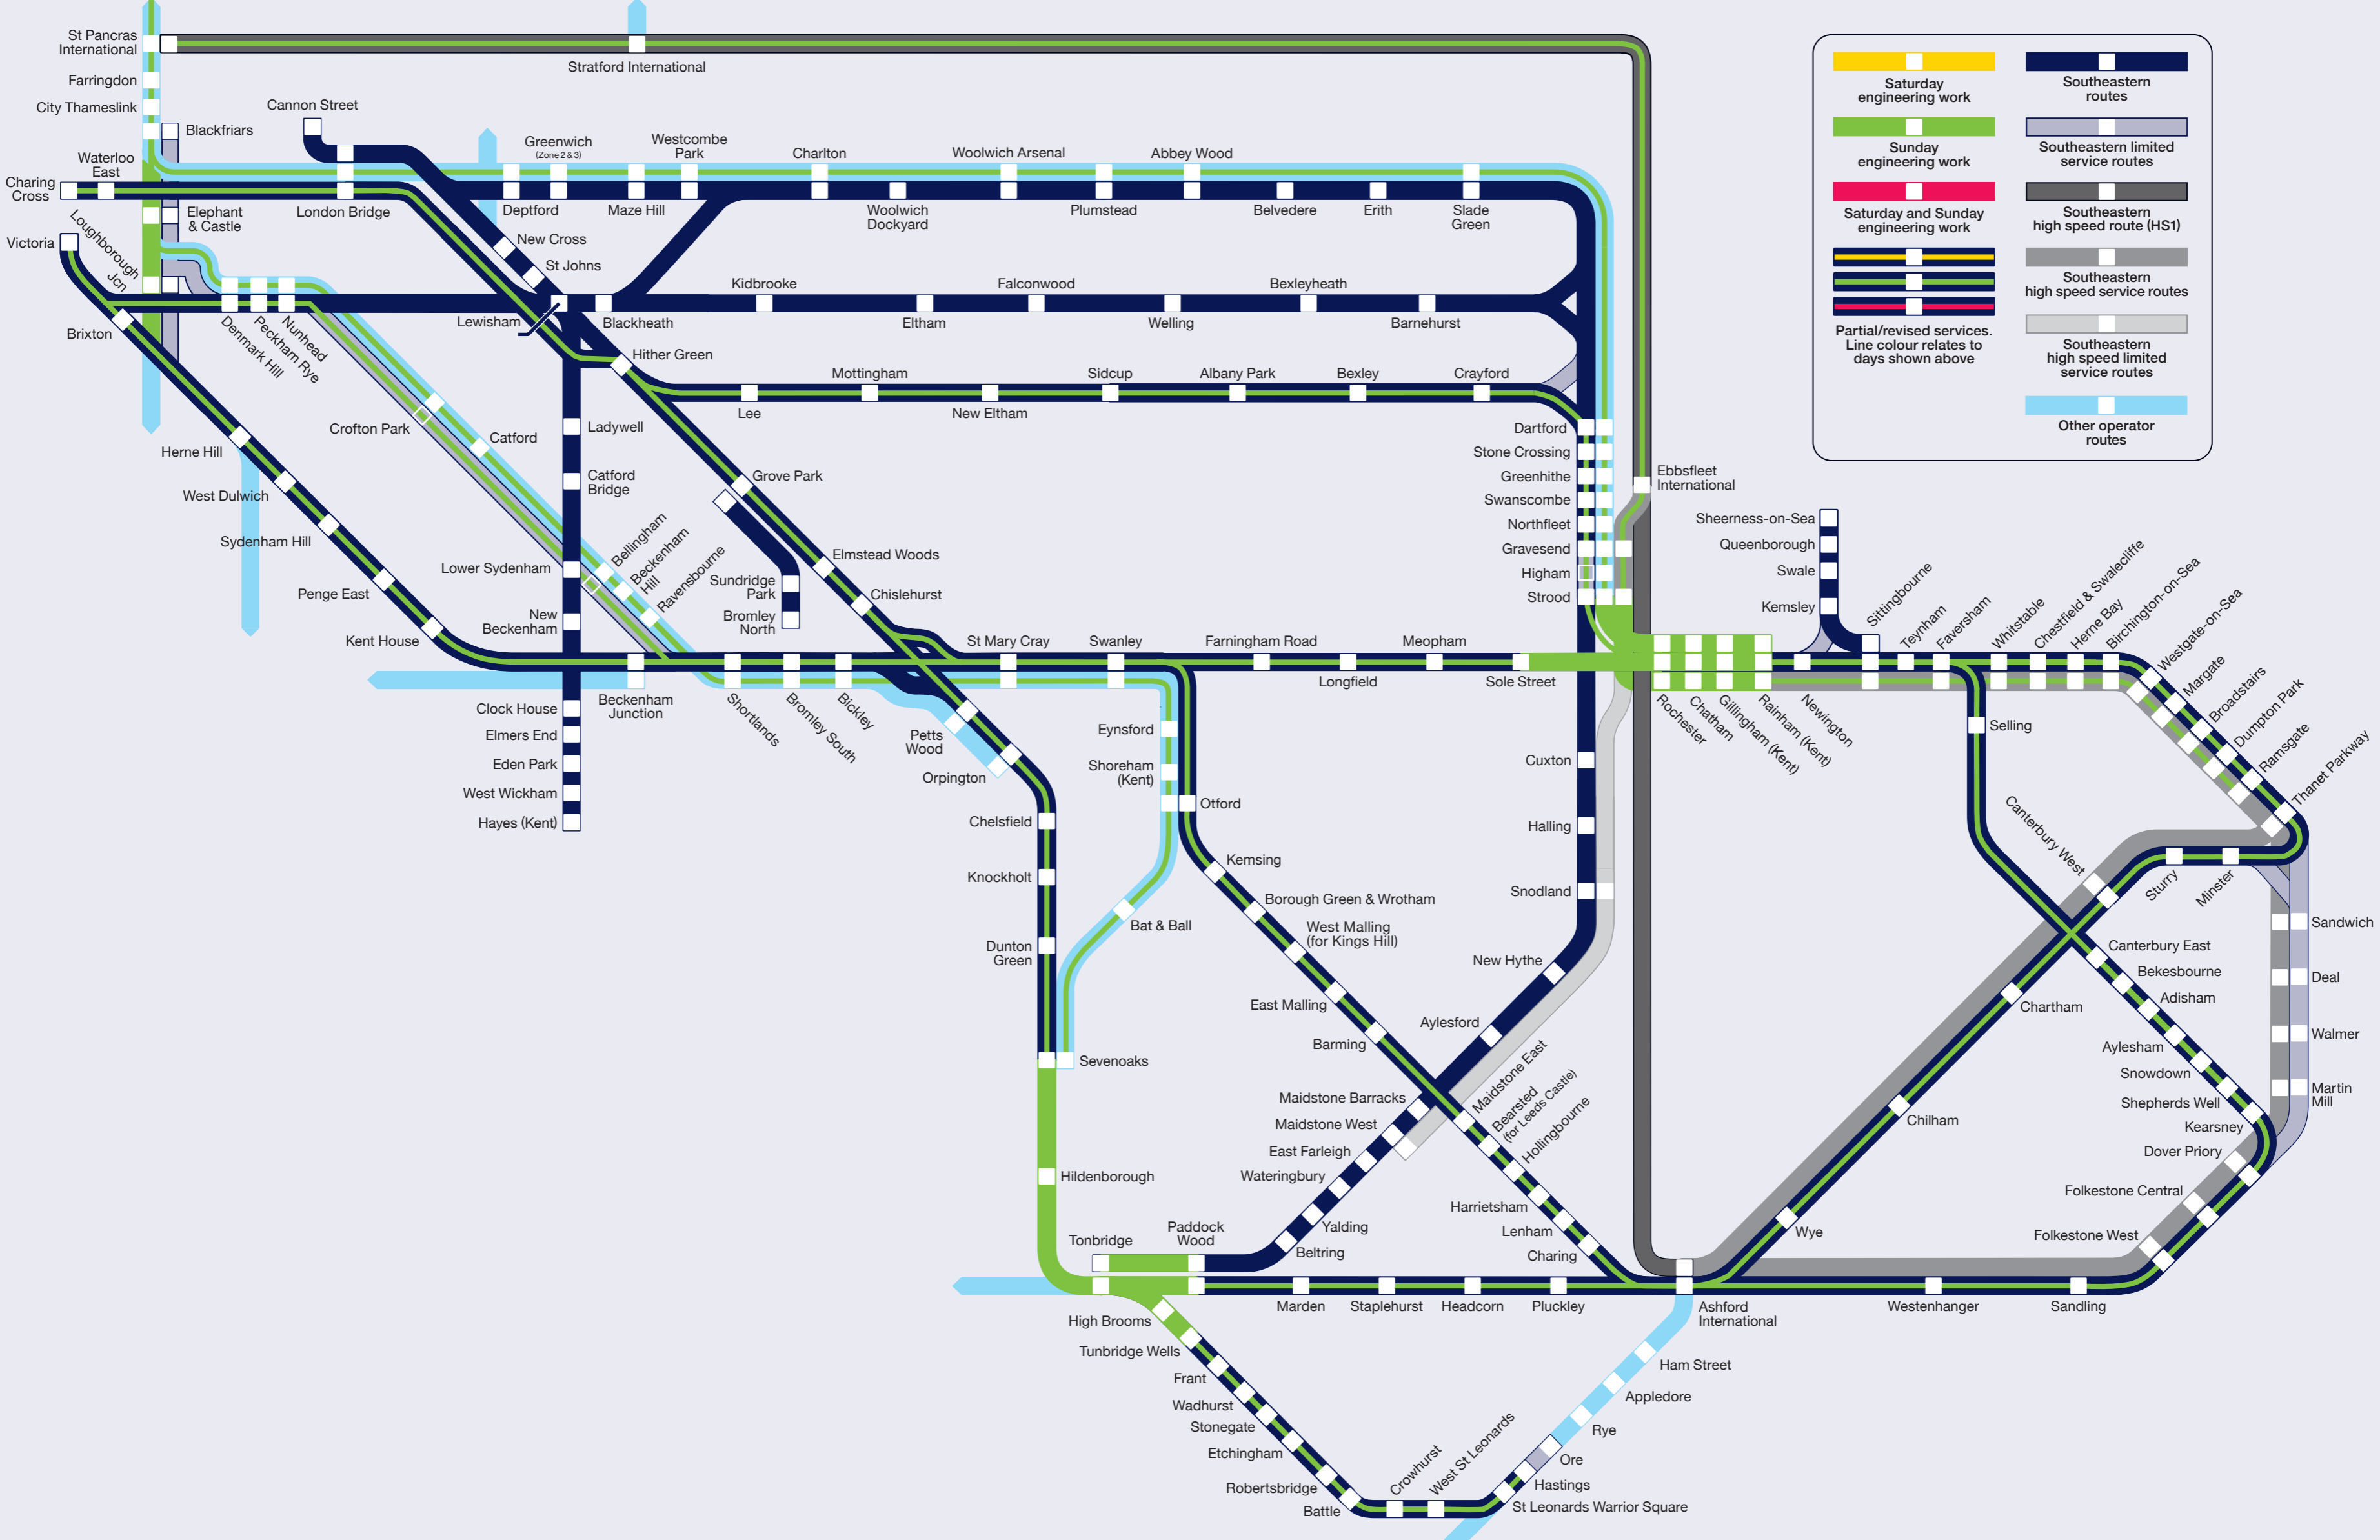

Saturday 4, Sunday 5 and Monday 6 May

	Saturday engineering work		Southeastern routes
	Sunday engineering work		Southeastern limited service routes
	Saturday and Sunday engineering work		Southeastern high speed route (HS1)
	Partial/revised services. Line colour relates to days shown above		Southeastern high speed service routes
			Southeastern high speed limited service routes
			Other operator routes