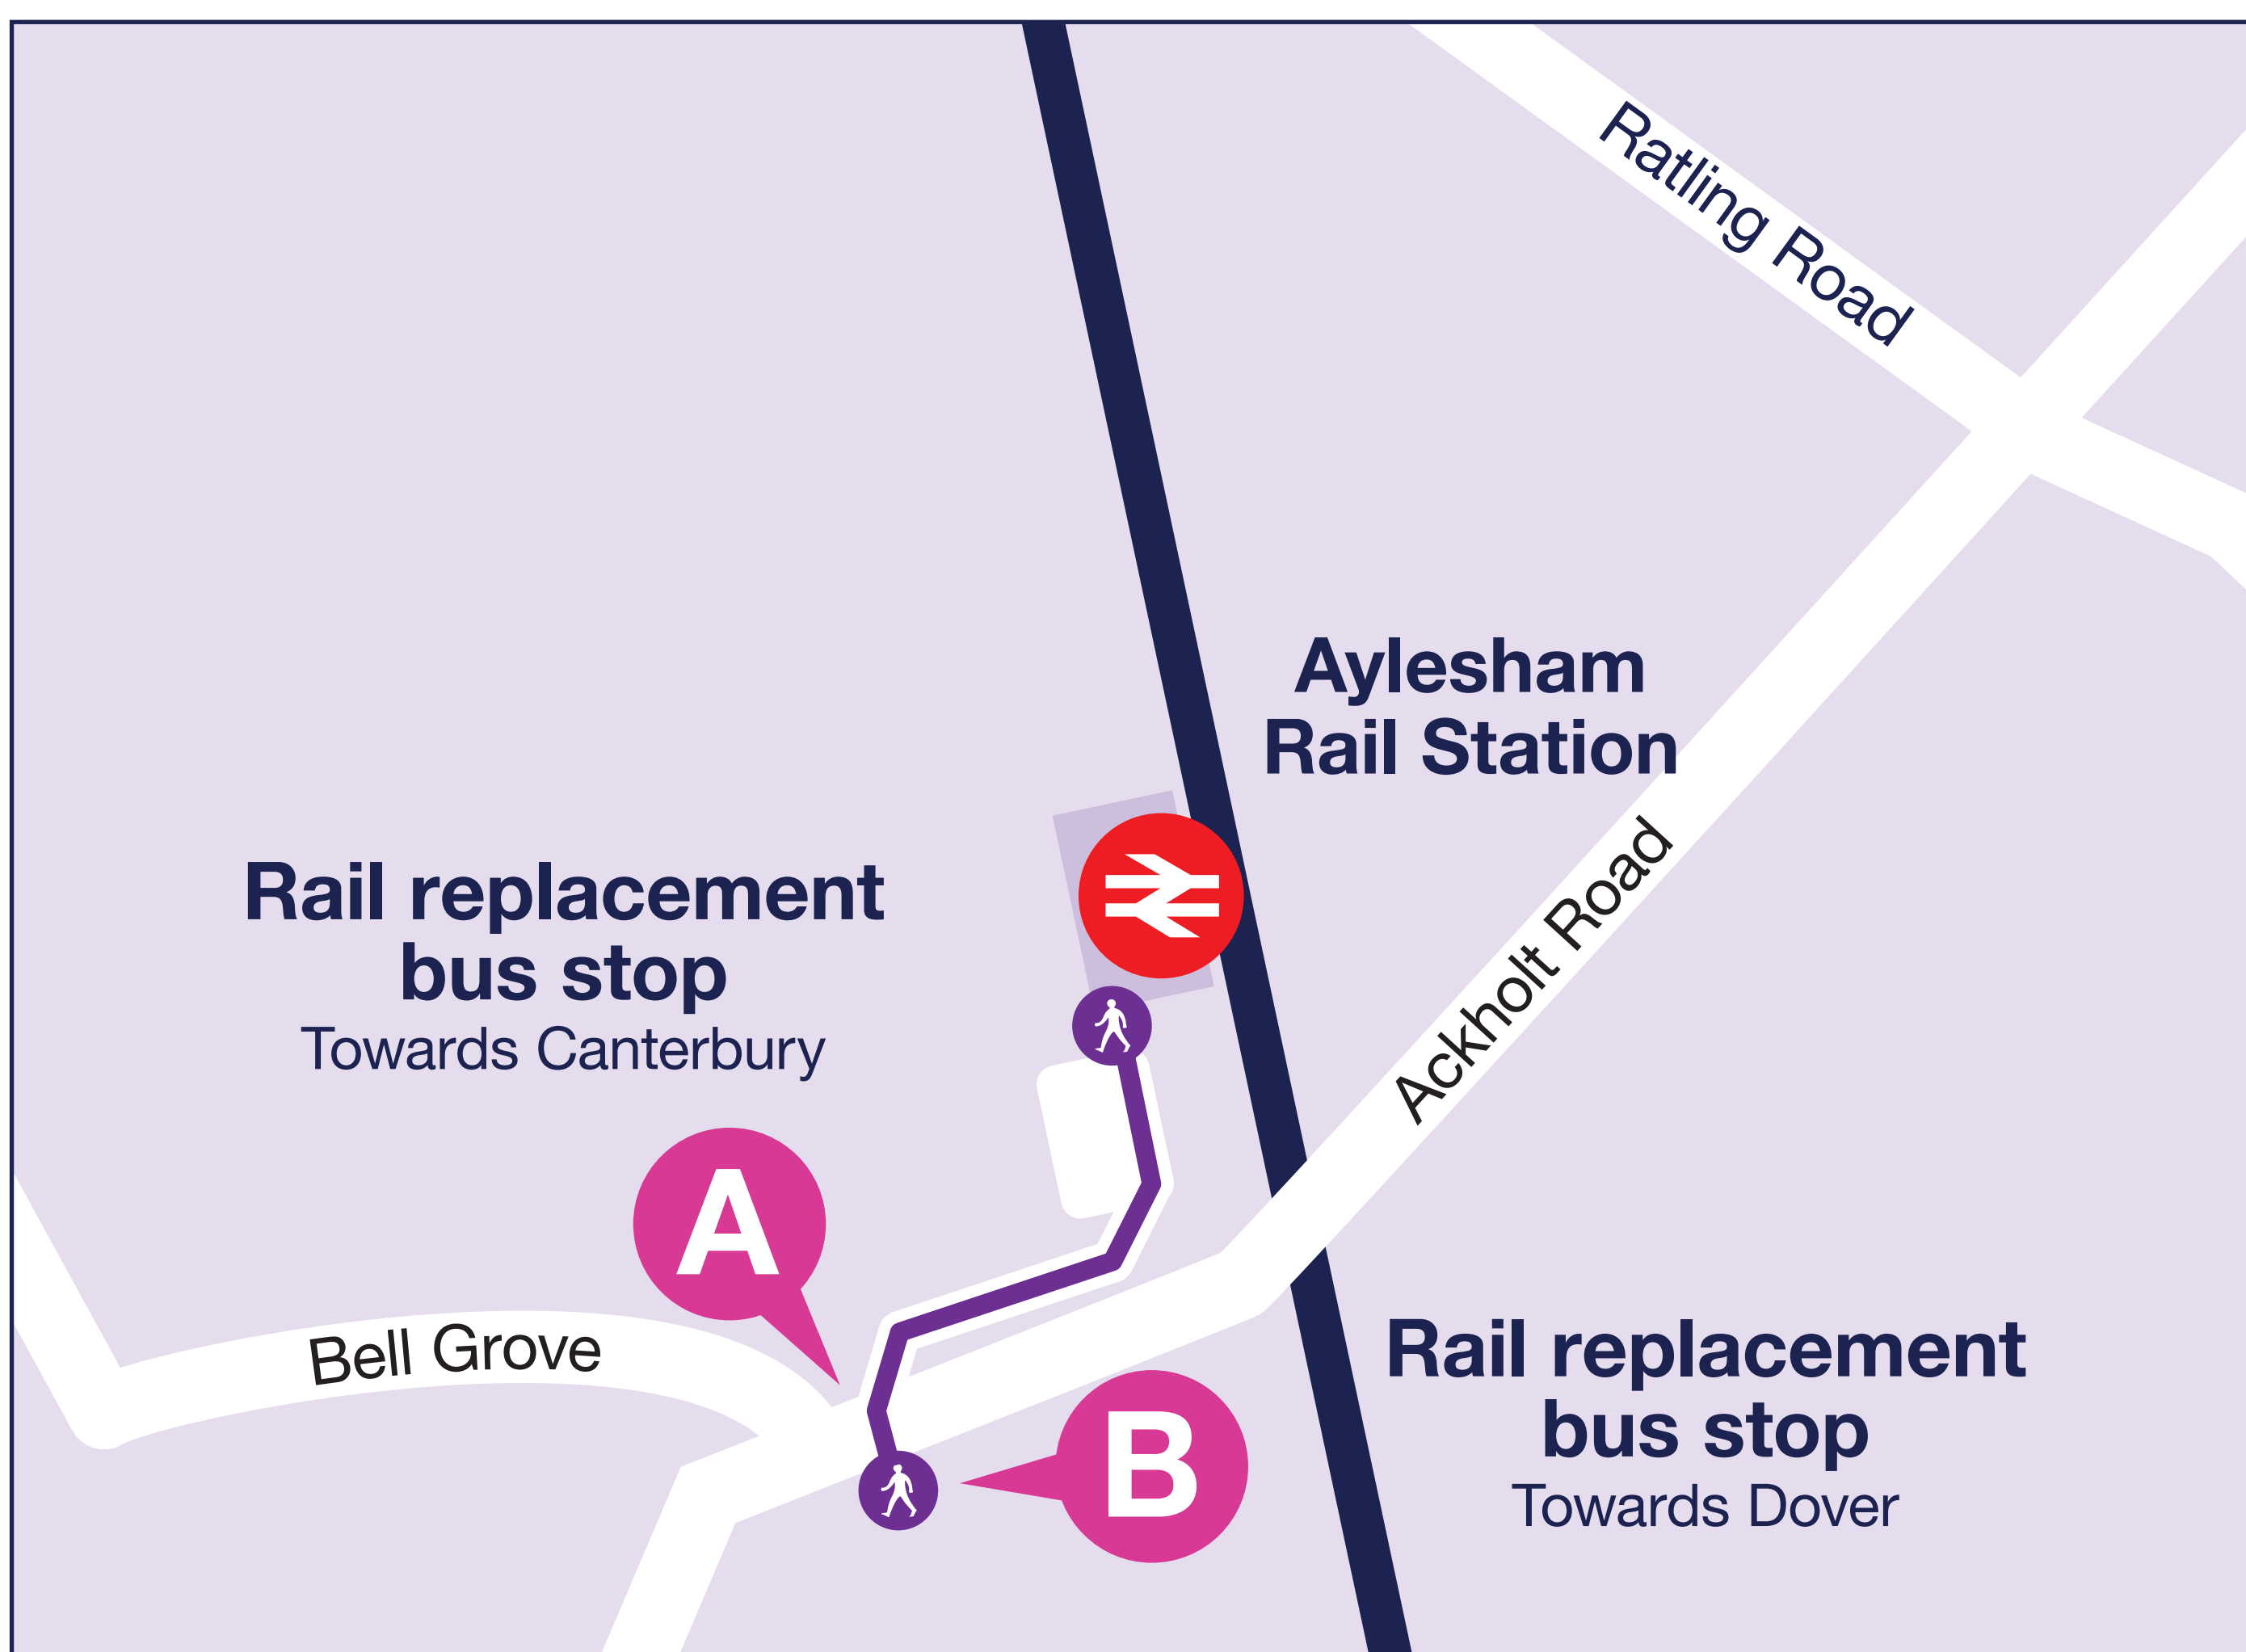

# Rail replacement bus services from Aylesham

## Towards Canterbury

Walk across the car park to the top of the station approach. The rail replacement bus stop is at the join with Ackholt Road on the right hand side.

## Towards Dover

Walk across the car park to the top of the station approach. The rail replacement bus stop is on the other side of Ackholt Road.

In partnership with

National Rail Enquiries  
0345 7 48 49 50