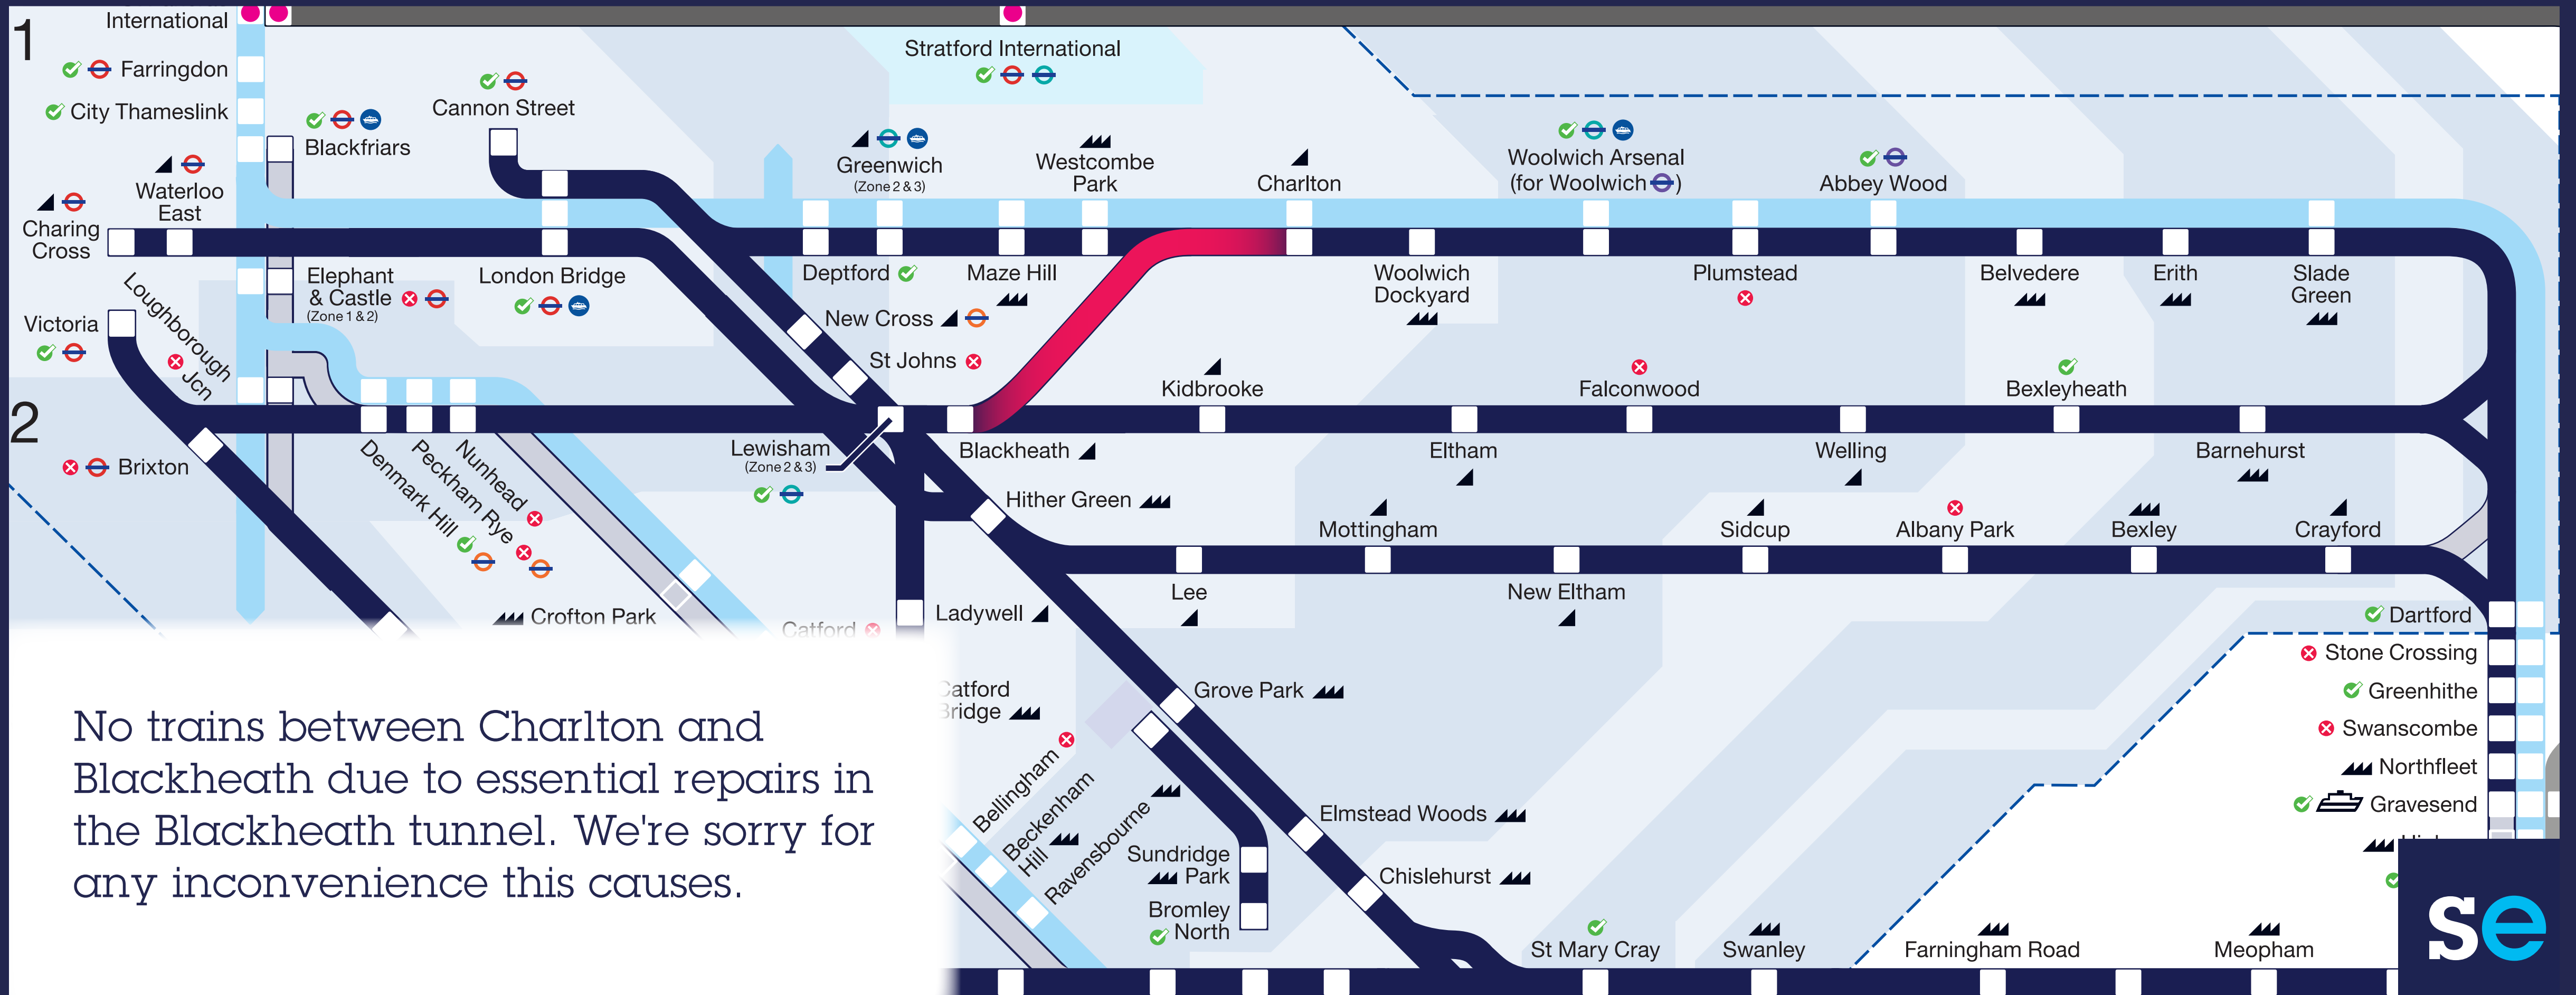

Line Closure

Saturday 1 June to Sunday 11 August

No trains between Charlton and Blackheath due to essential repairs in the Blackheath tunnel. We're sorry for any inconvenience this causes.