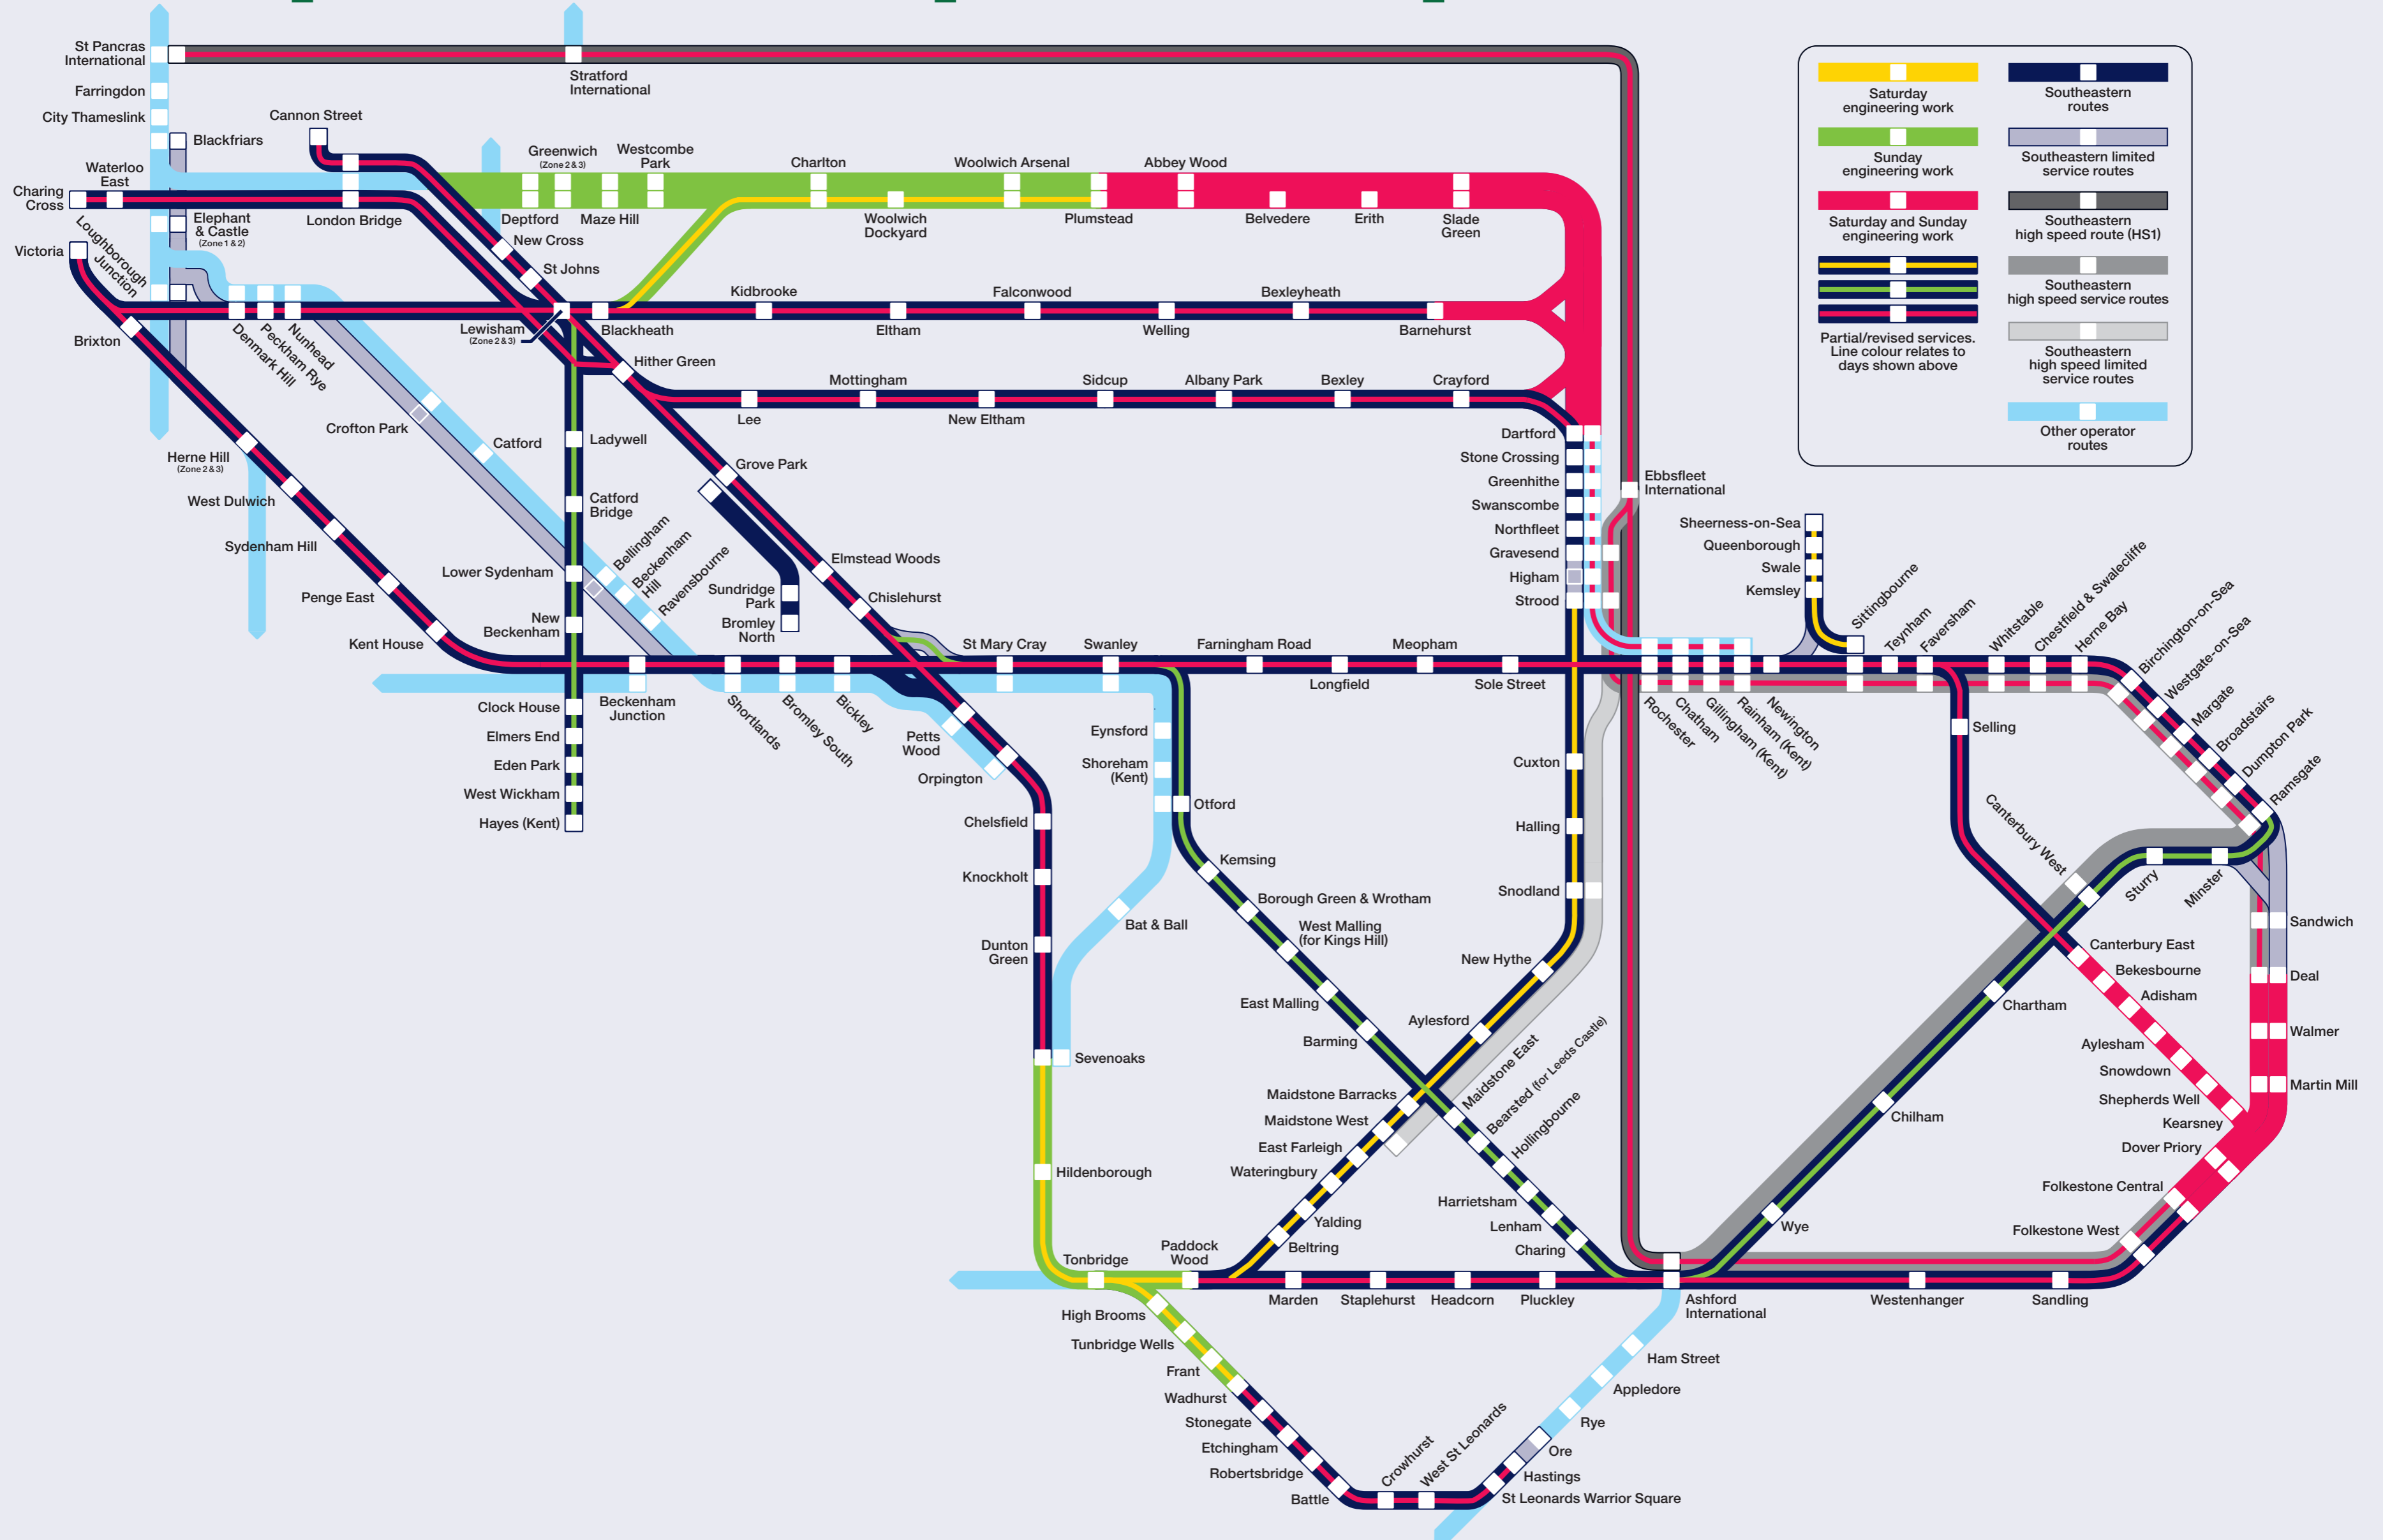

Saturday 23 and Sunday 24 January

	Saturday engineering work		Southeastern routes
	Sunday engineering work		Southeastern limited service routes
	Saturday and Sunday engineering work		Southeastern high speed route (HS1)
	Partial/revised services. Line colour relates to days shown above		Southeastern high speed service routes
			Southeastern high speed limited service routes
			Other operator routes